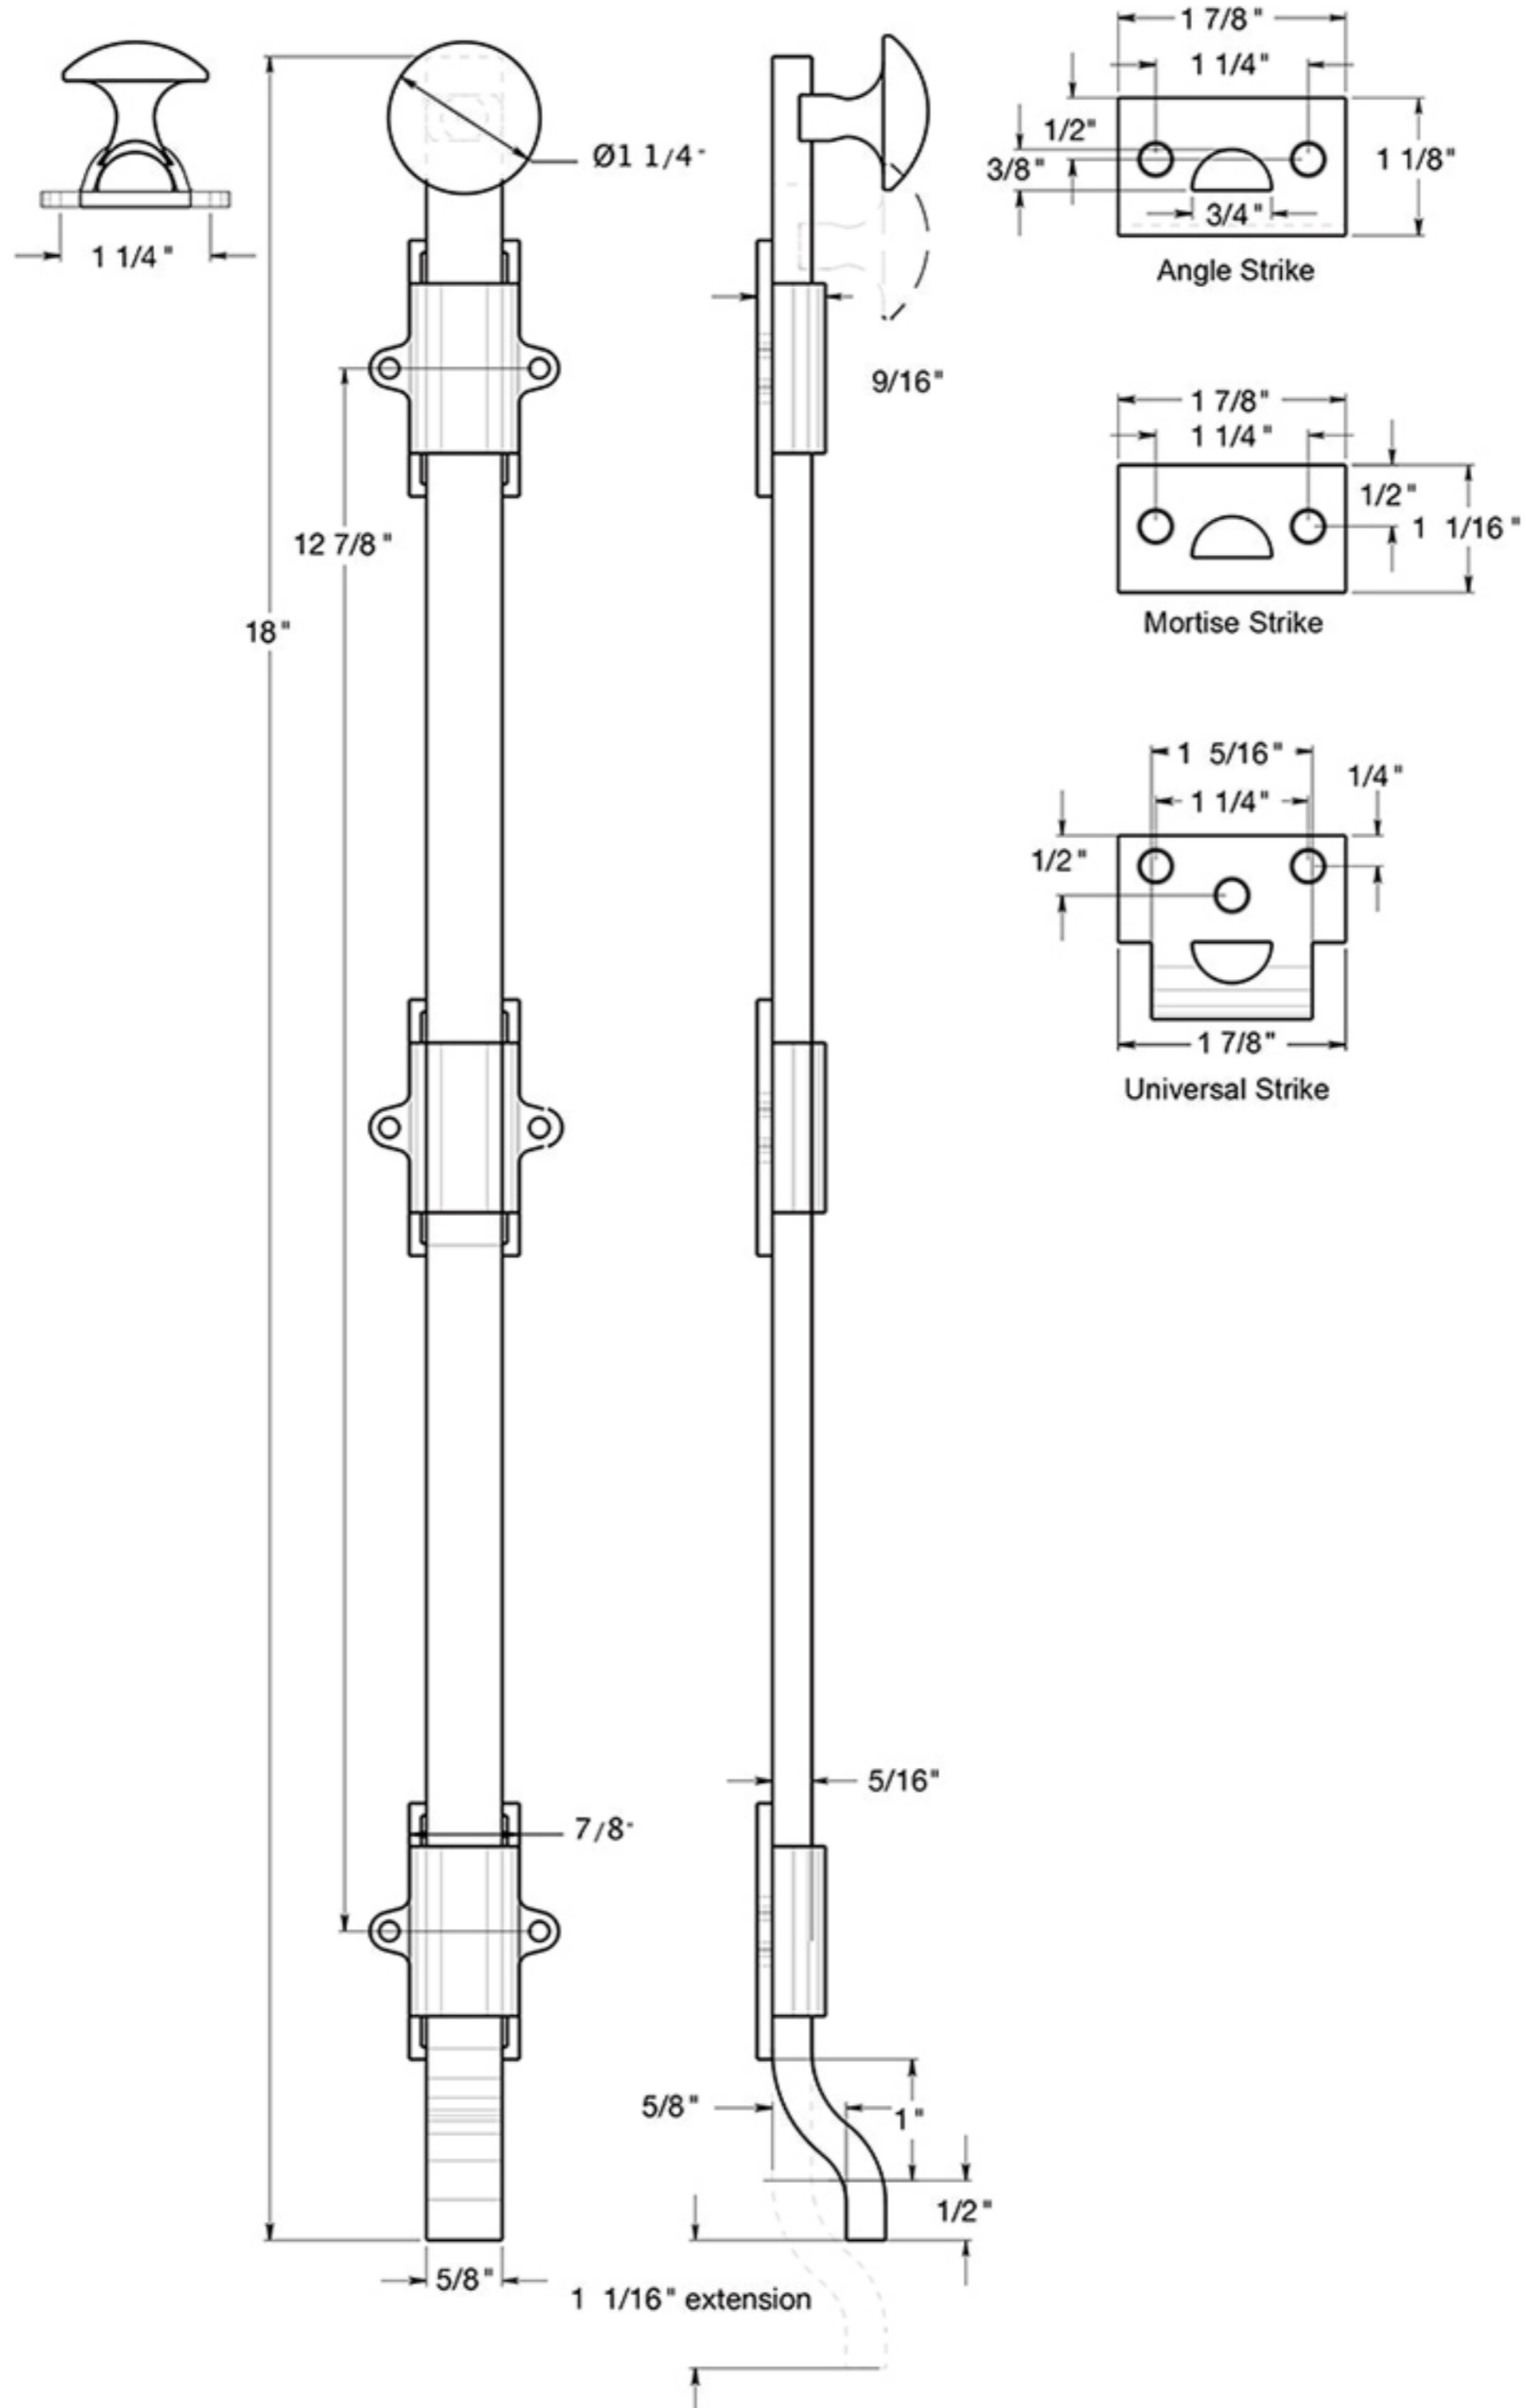

# FPG18

18" OFF-SET SURFACE BOLT / HD / SOLID BRASS

DRAWING NOT TO SCALE

NOTE: Deltana reserves the right to constantly improve its products and is not responsible for differences between the product in-hand and the specifications contained in this drawing. We do not recommend to pre-drill holes or pre-cut woods or metals based on the drawing information if the veracity of the specifications has not been proven by the live product.