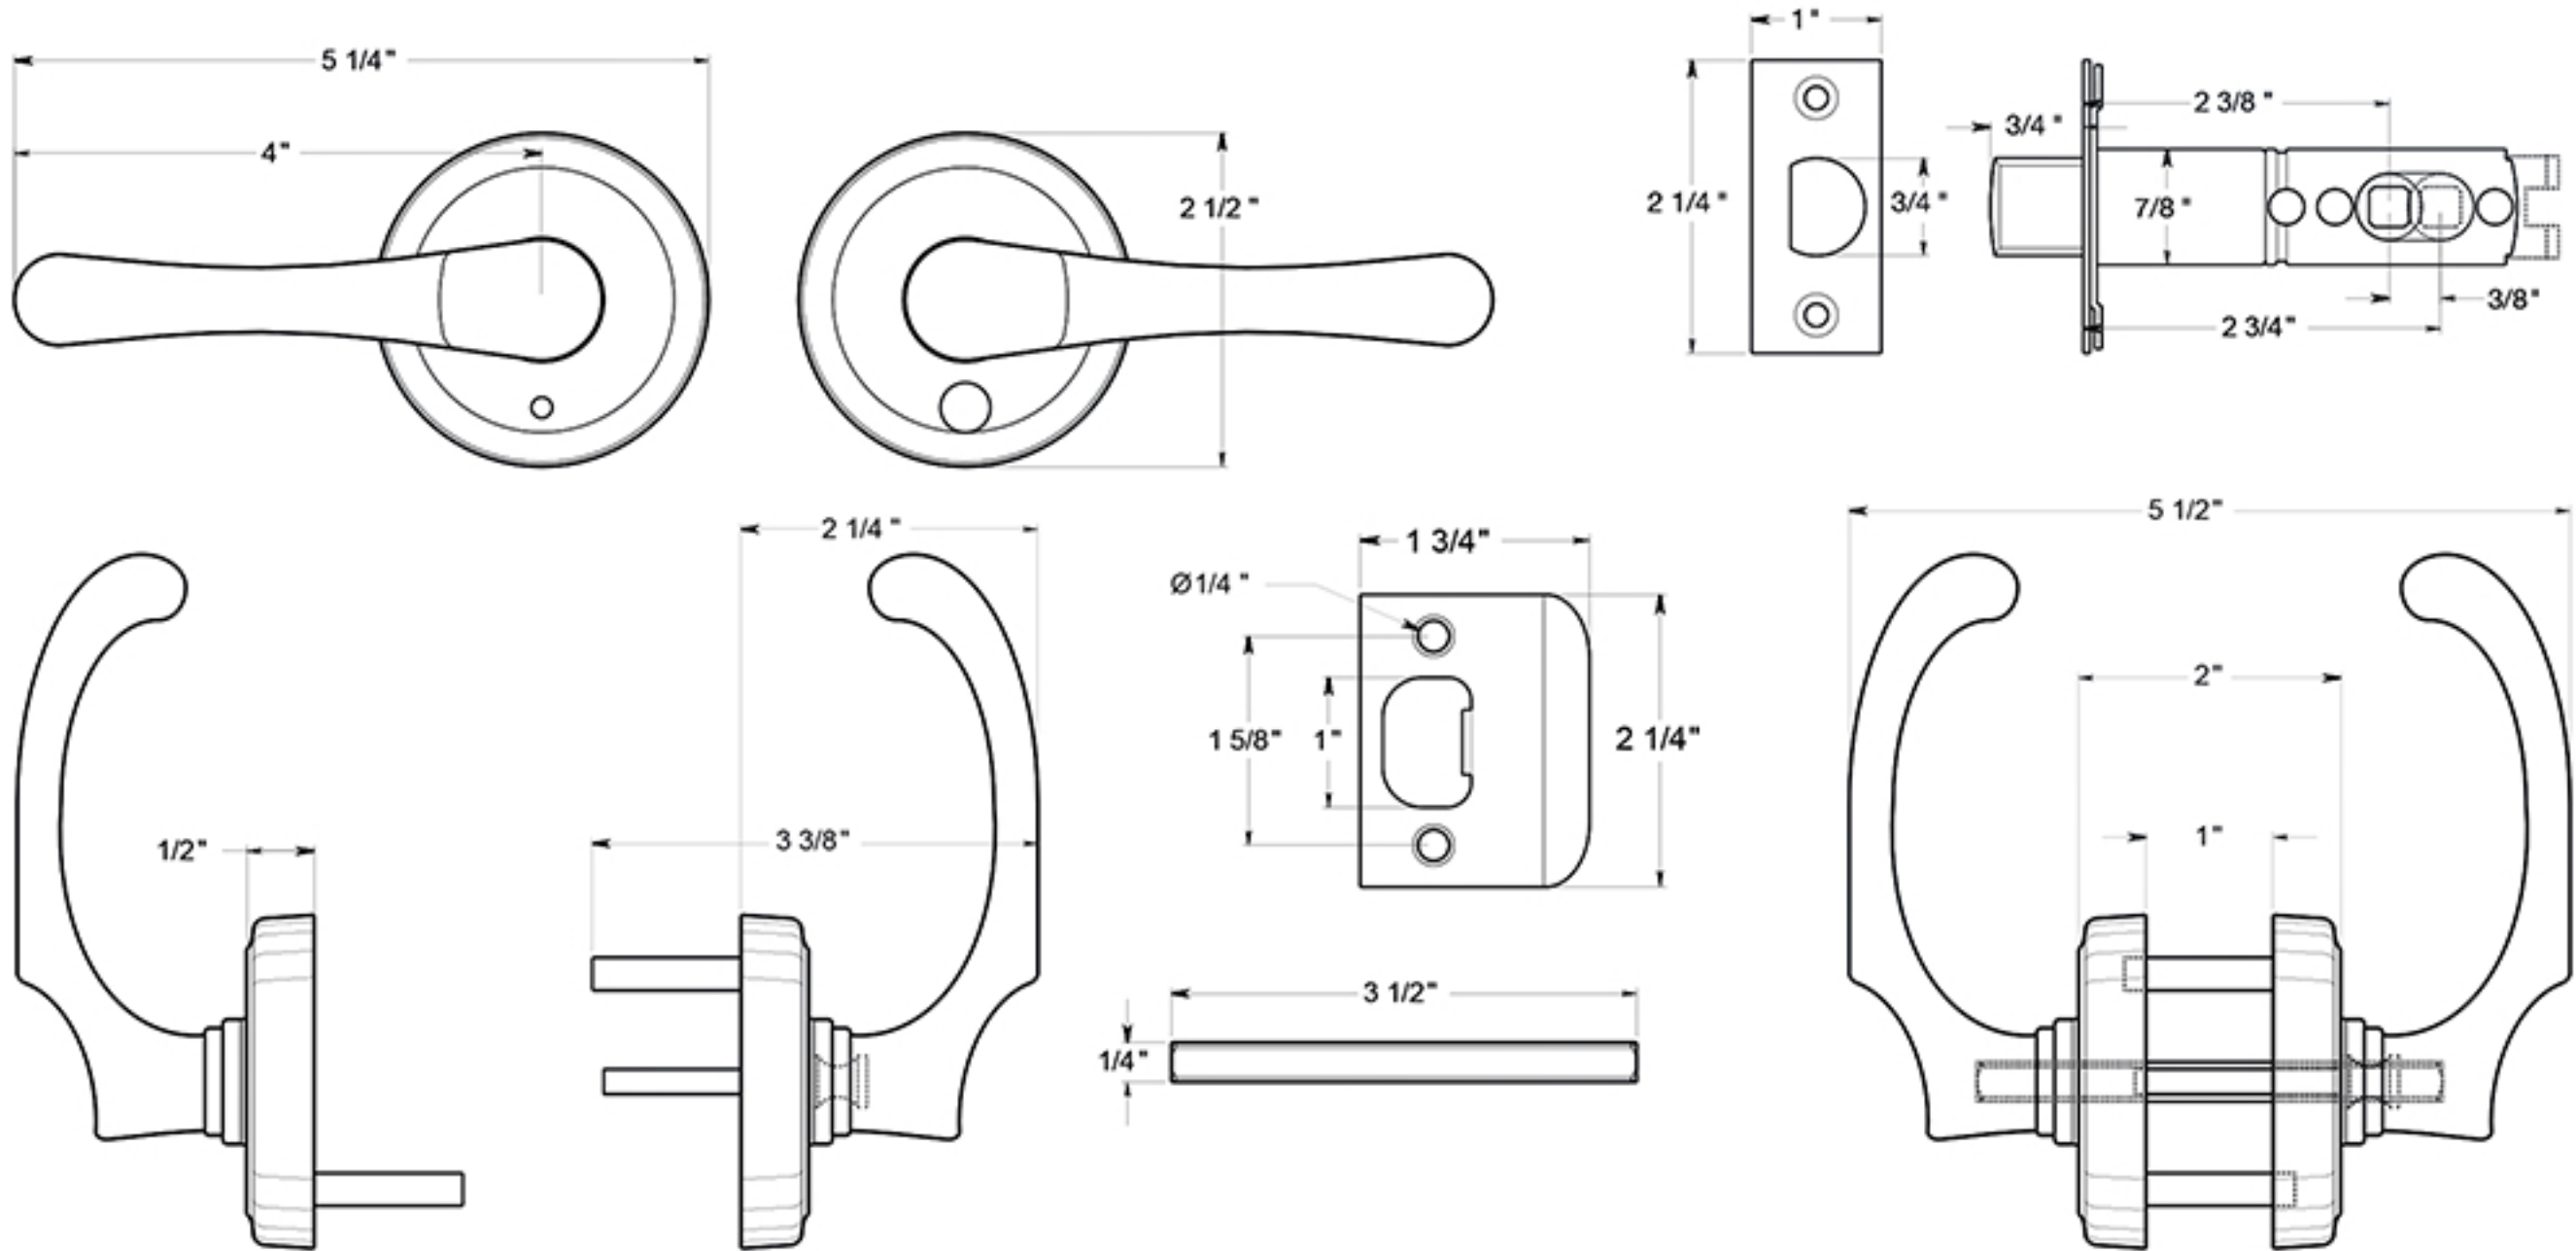

# PRCLR2-LH

CHAPELTON LEVERS / PRIVACY / LEFT HAND / RESIDENTIAL ELITE / SOLID BRASS

DRAWING NOT TO SCALE

NOTE: Deltana reserves the right to constantly improve its products and is not responsible for differences between the product in-hand and the specifications contained in this drawing. We do not recommend to pre-drill holes or pre-cut woods or metals based on the drawing information if the veracity of the specifications has not been proven by the live product.