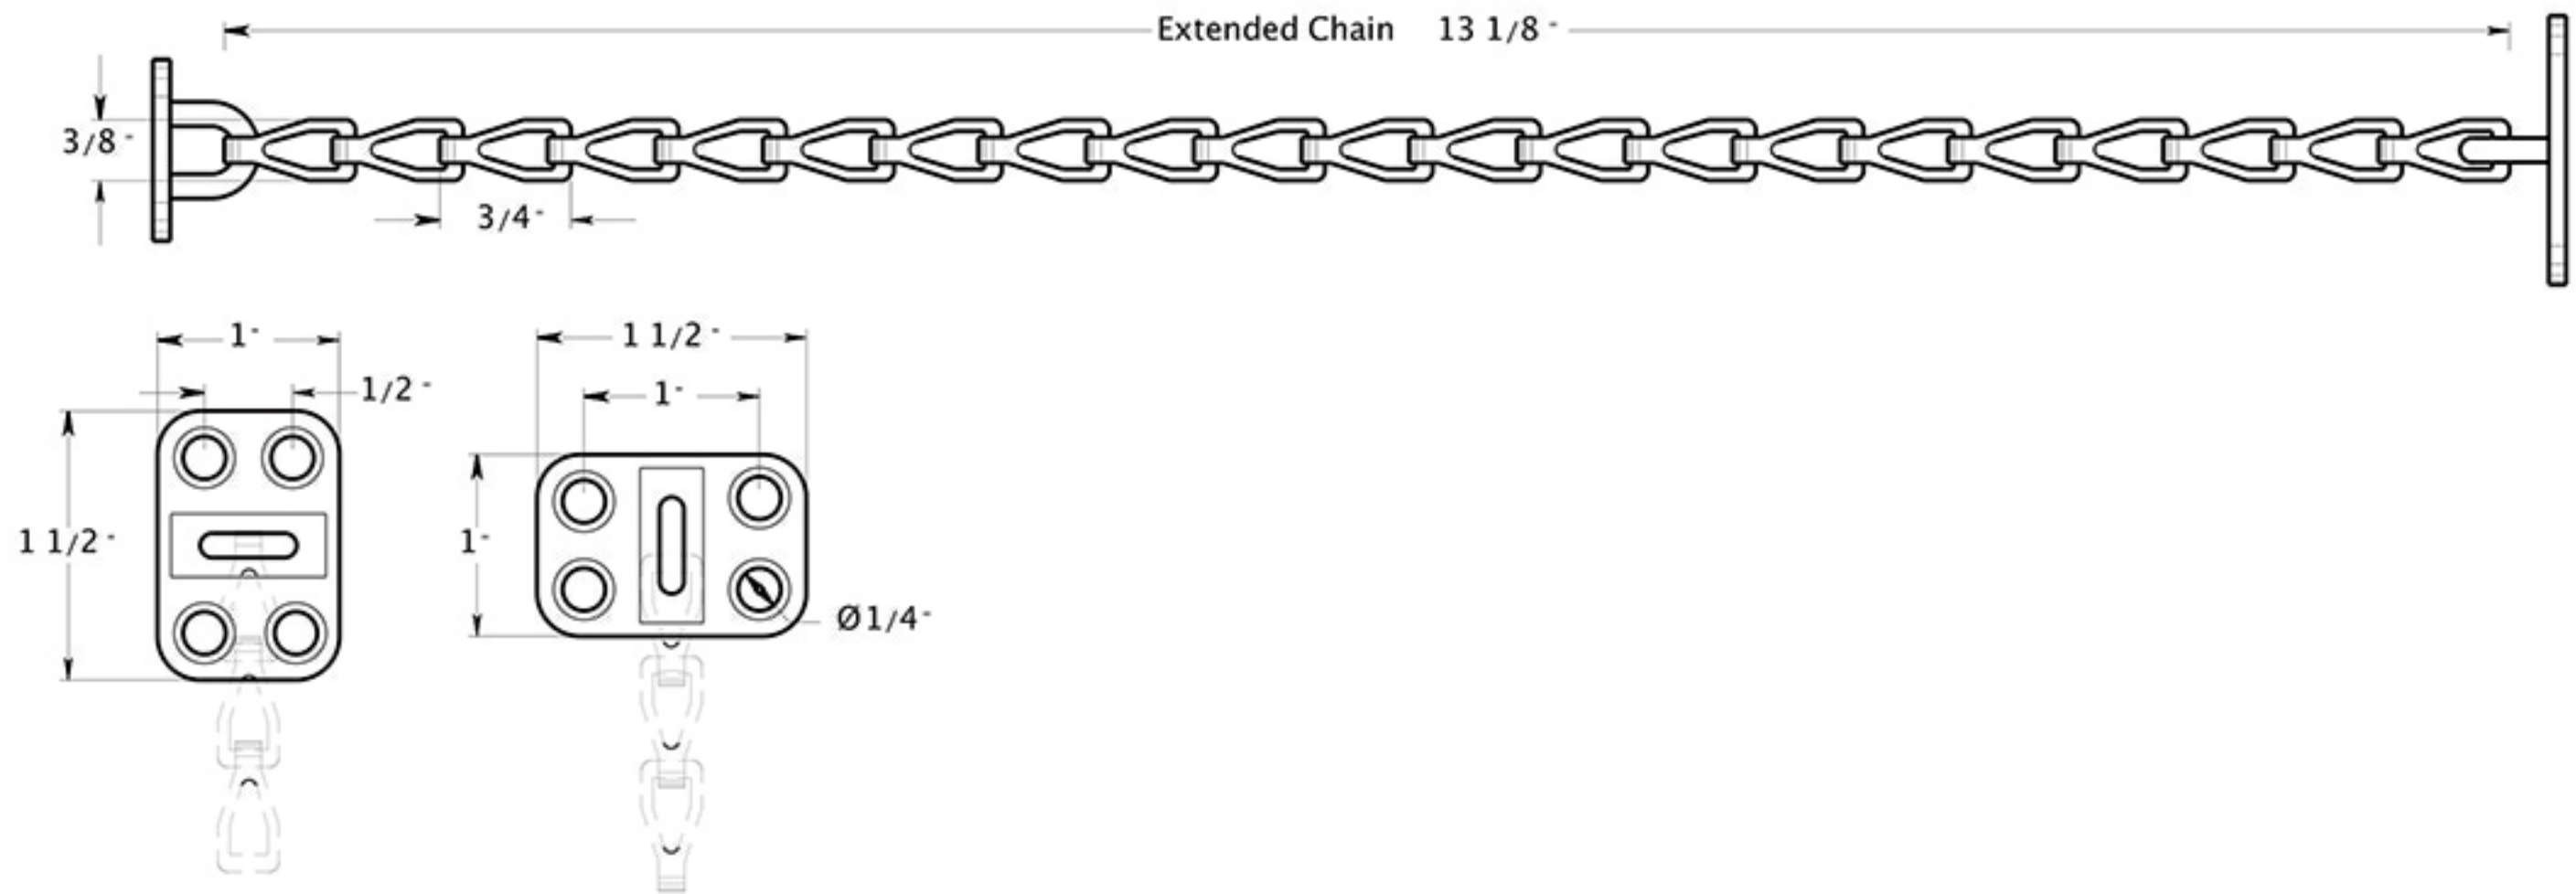

TC82

12" TRANSOM CHAIN / SOLID BRASS

DRAWING NOT TO SCALE

NOTE: Deltana reserves the right to constantly improve its products and is not responsible for differences between the product in-hand and the specifications contained in this drawing. We do not recommend to pre-drill holes or pre-cut woods or metals based on the drawing information if the veracity of the specifications has not been proven by the live product.