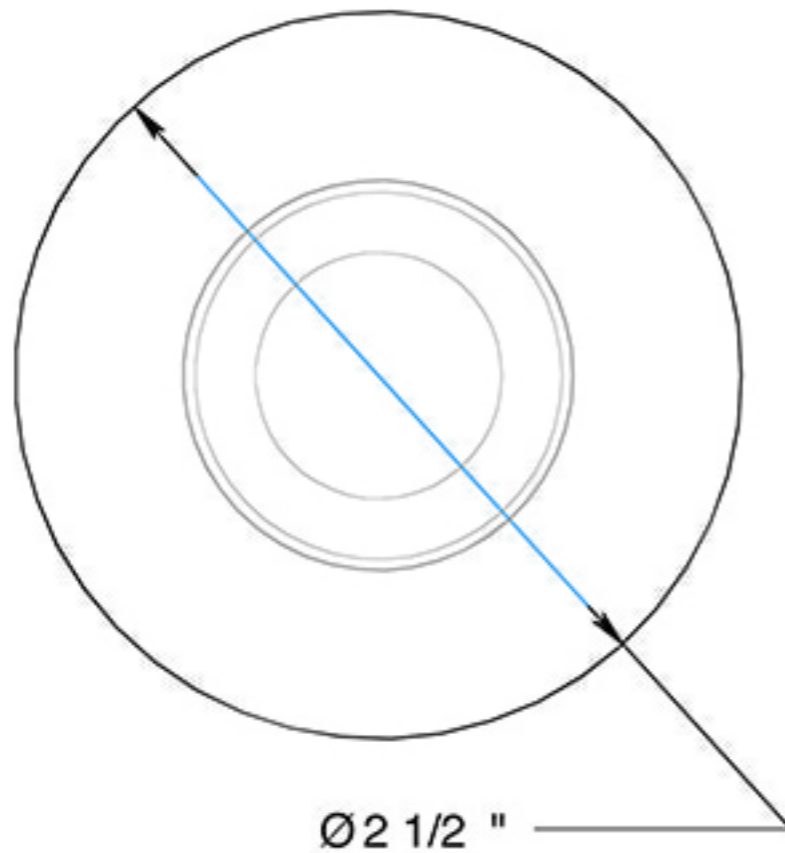

WB250

2-1/2" ROUND BUMPER / FLUSH MOUNT / CONCAVE / SOLID BRASS

DRAWING NOT TO SCALE

NOTE: Deltana reserves the right to constantly improve its products and is not responsible for differences between the product in-hand and the specifications contained in this drawing. We do not recommend to pre-drill holes or pre-cut woods or metals based on the drawing information if the veracity of the specifications has not been proven by the live product.