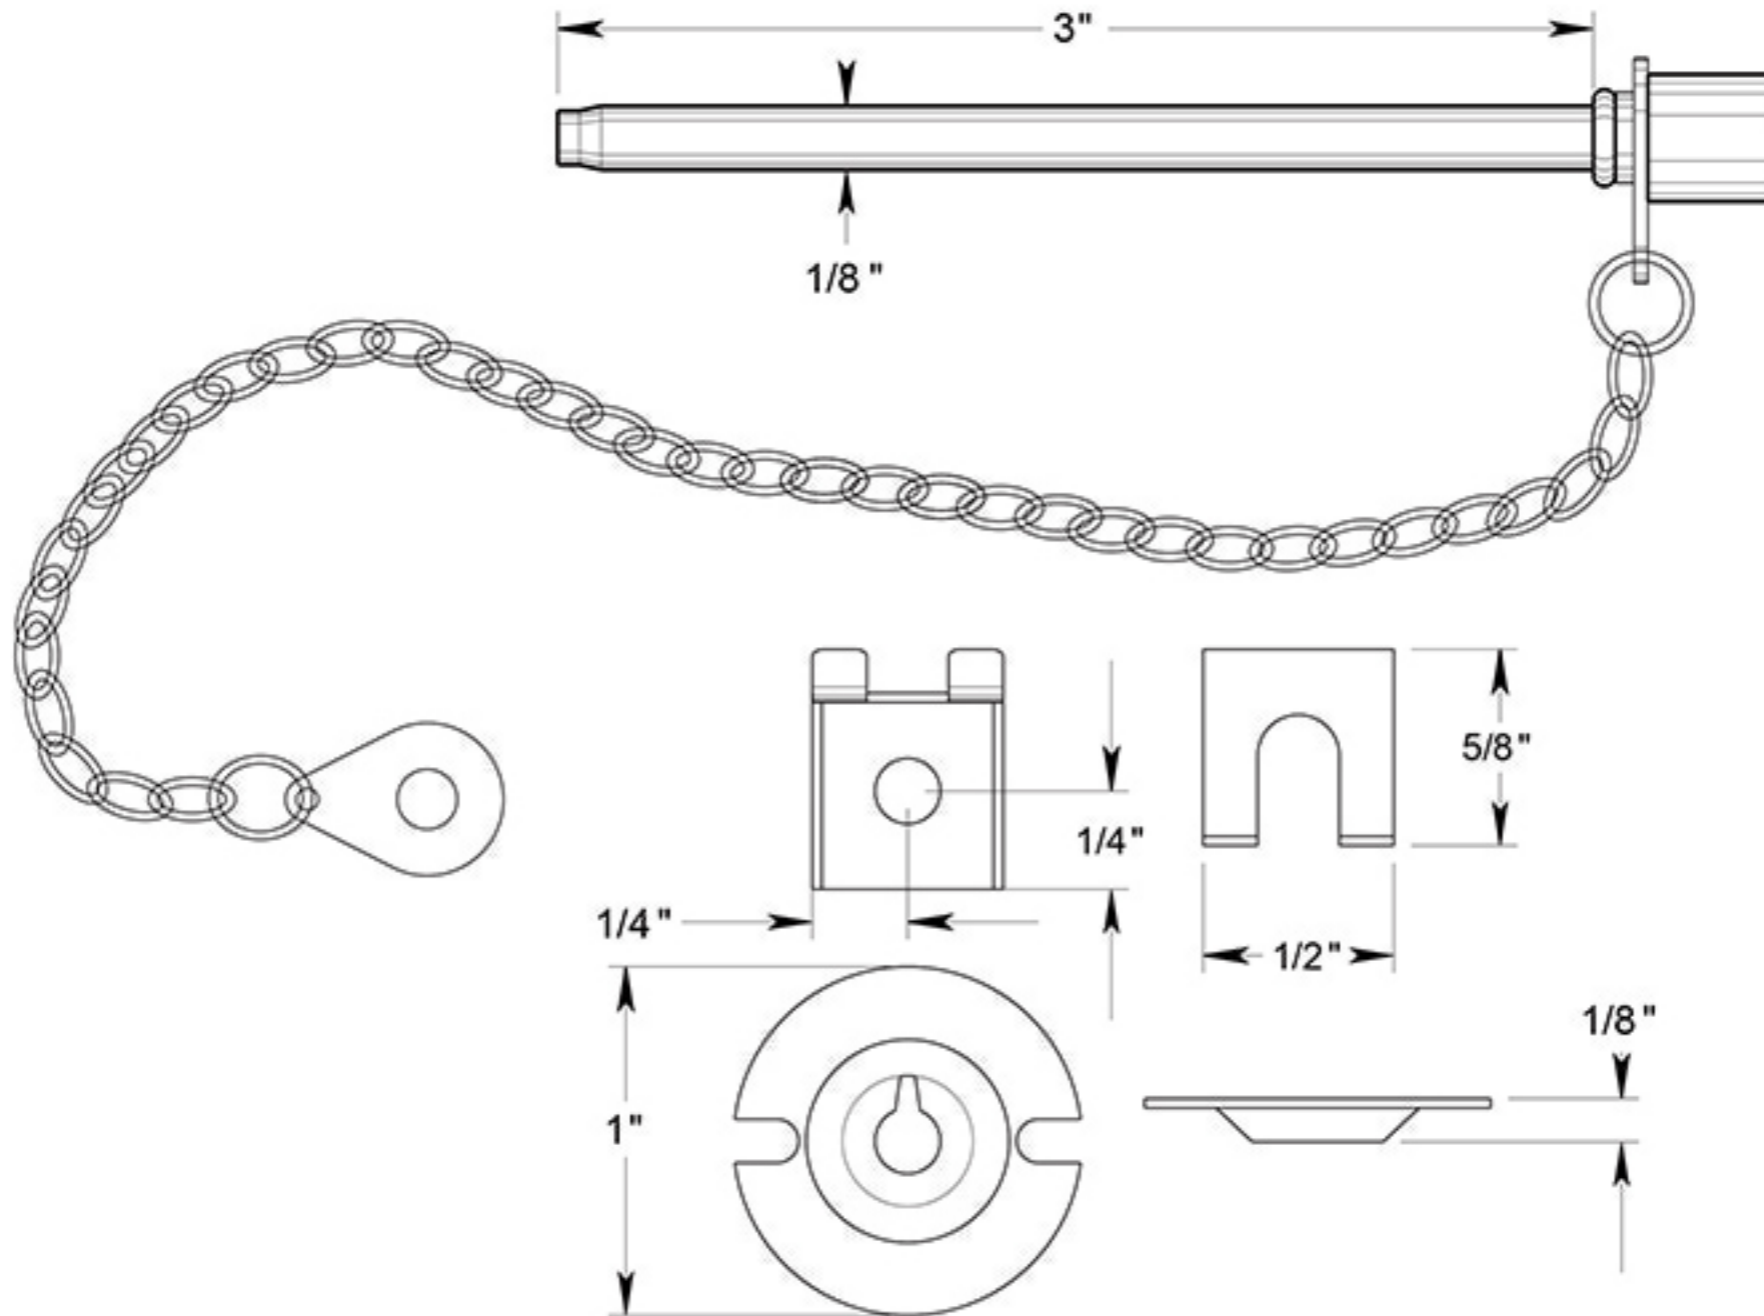

WDP30

3" WINDOW DOOR PIN / STEEL

DRAWING NOT TO SCALE

NOTE: Deltana reserves the right to constantly improve its products and is not responsible for differences between the product in-hand and the specifications contained in this drawing. We do not recommend to pre-drill holes or pre-cut woods or metals based on the drawing information if the veracity of the specifications has not been proven by the live product.