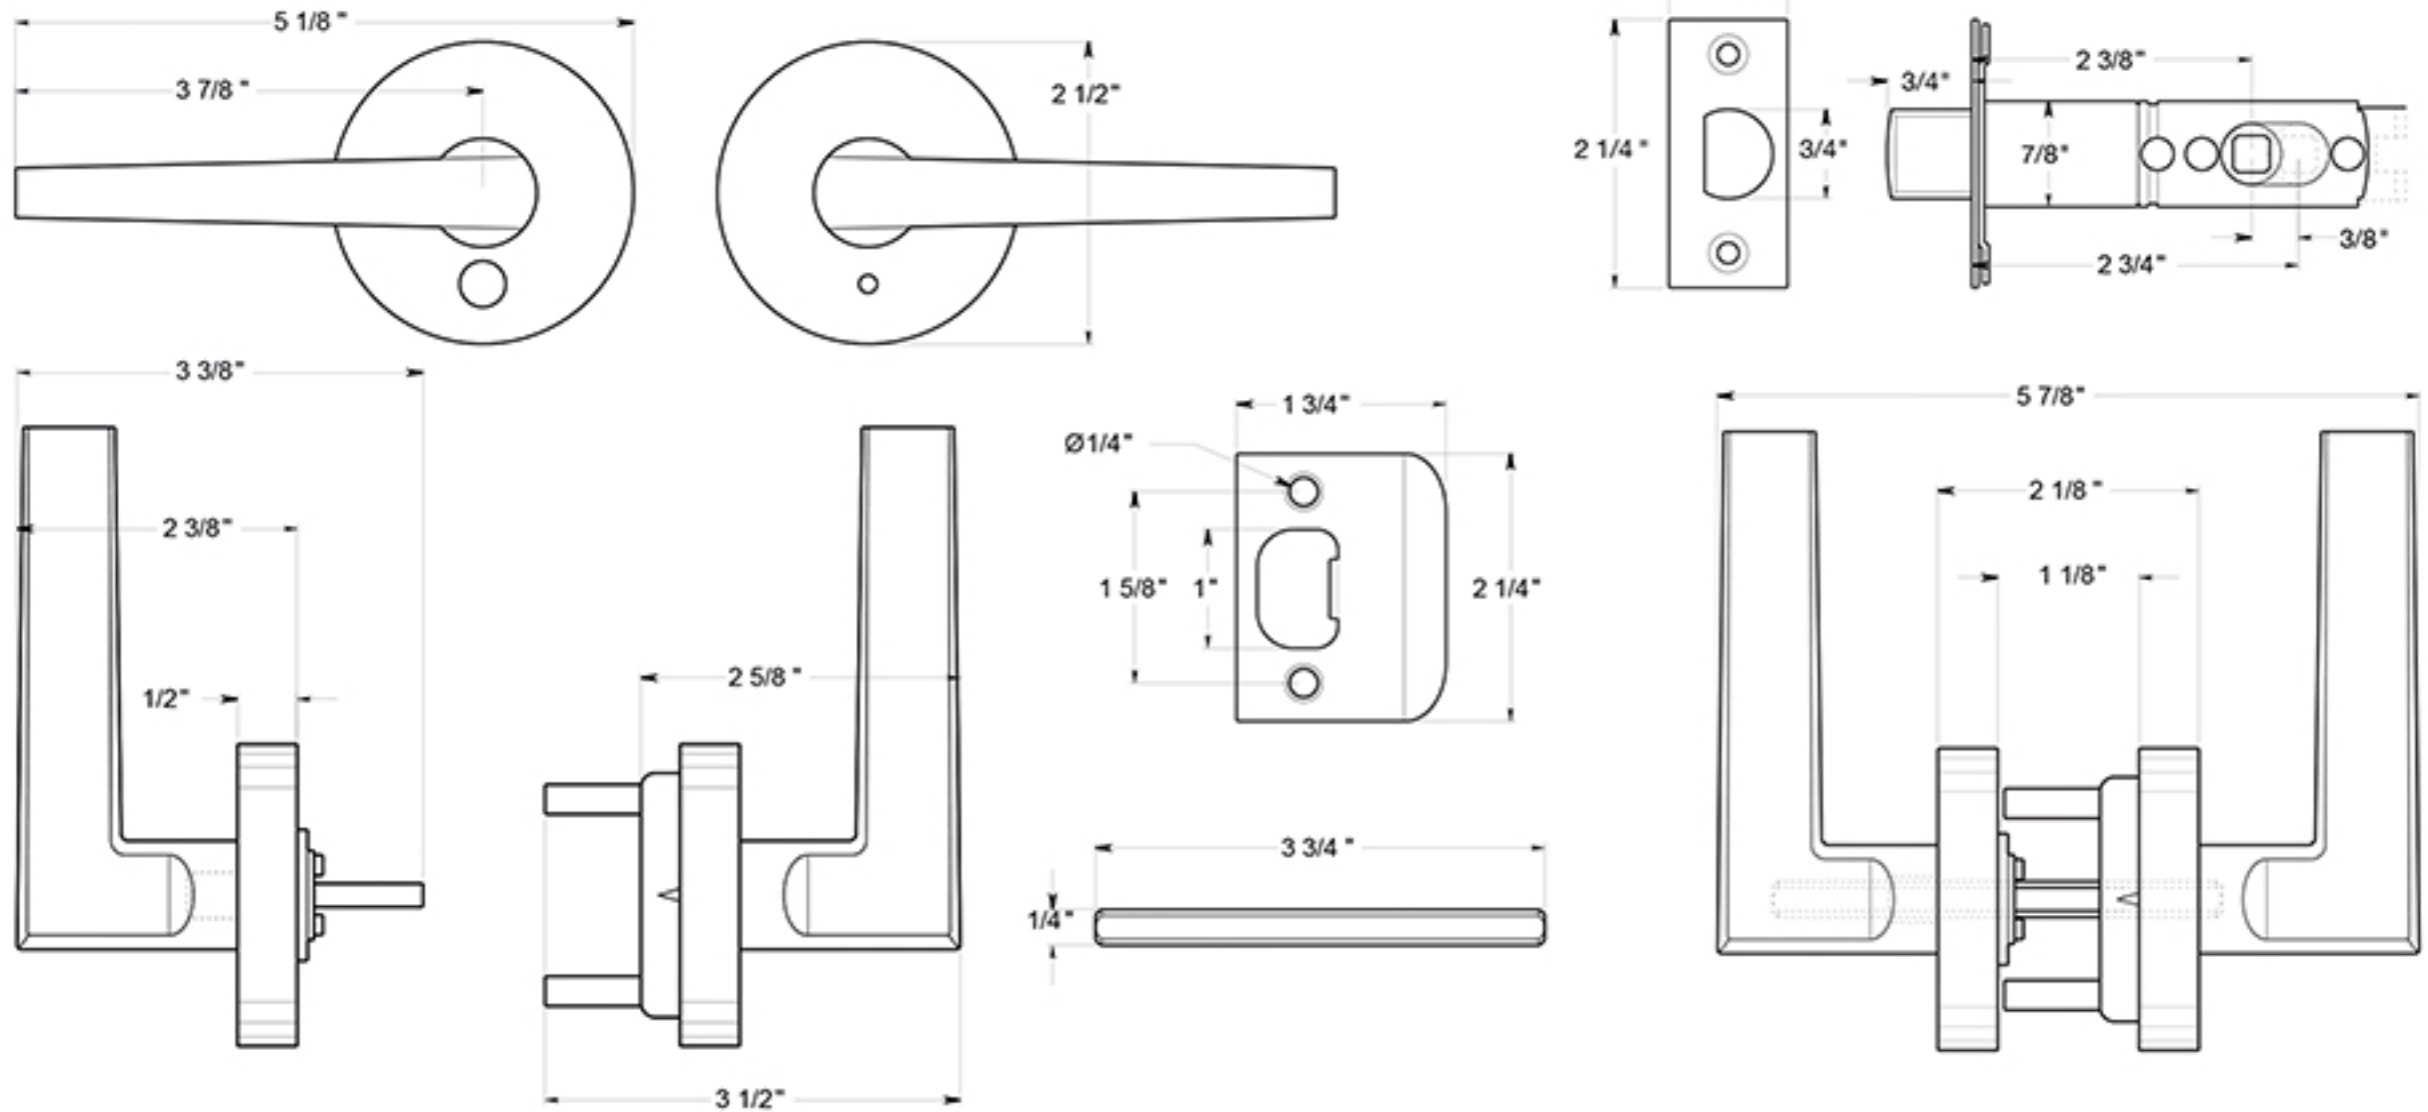

# ZPLR2-RH

PORTMORE LEVERS / PRIVACY / RIGHT HAND / RESIDENTIAL ELITE / ZINC

DRAWING NOT TO SCALE

NOTE: Deltana reserves the right to constantly improve its products and is not responsible for differences between the product in-hand and the specifications contained in this drawing. We do not recommend to pre-drill holes or pre-cut woods or metals based on the drawing information if the veracity of the specifications has not been proven by the live product.