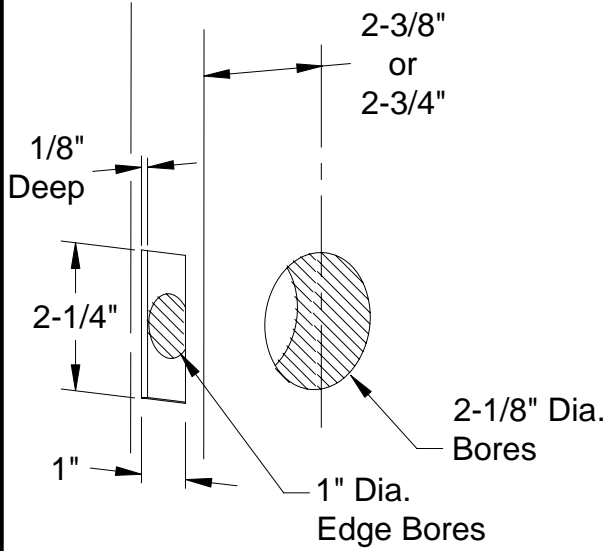

Installation Instructions—Key in Lever

Door Prep

Lock Assembly

Remove Rosette

Inside Trim

Re-Pinning Cylinder