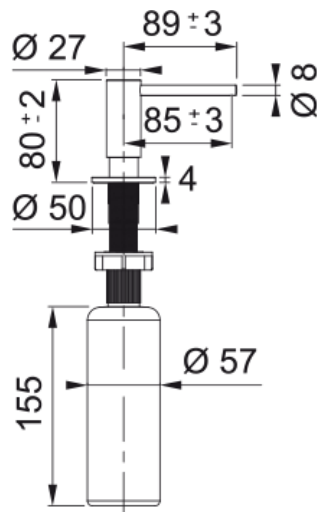

Atlas Soap Dispenser - ATL-SD-GLD | 112.0681.200

Technical Data

Aspect

| | |
|------------------|---------------------|
| Type of material | Stainless steel 316 |
| Color | Gold |
| Accessory type | Soap dispenser |