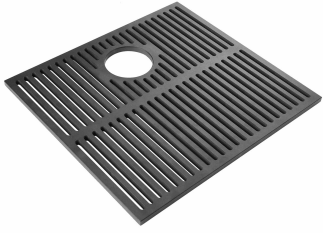

Bottle holder 1773 723

Accessories

Code: 1773 723

DETAILS

Material Stainless steel

Sink accessories Steel tray

Dimensions Ø105 x 17cm
4 9/64" x 6 11/16"

TECHNICAL DATA

OPTIONAL ACCESSORIES

Canova Black grid 8100 605

Knives-holder 8100 030