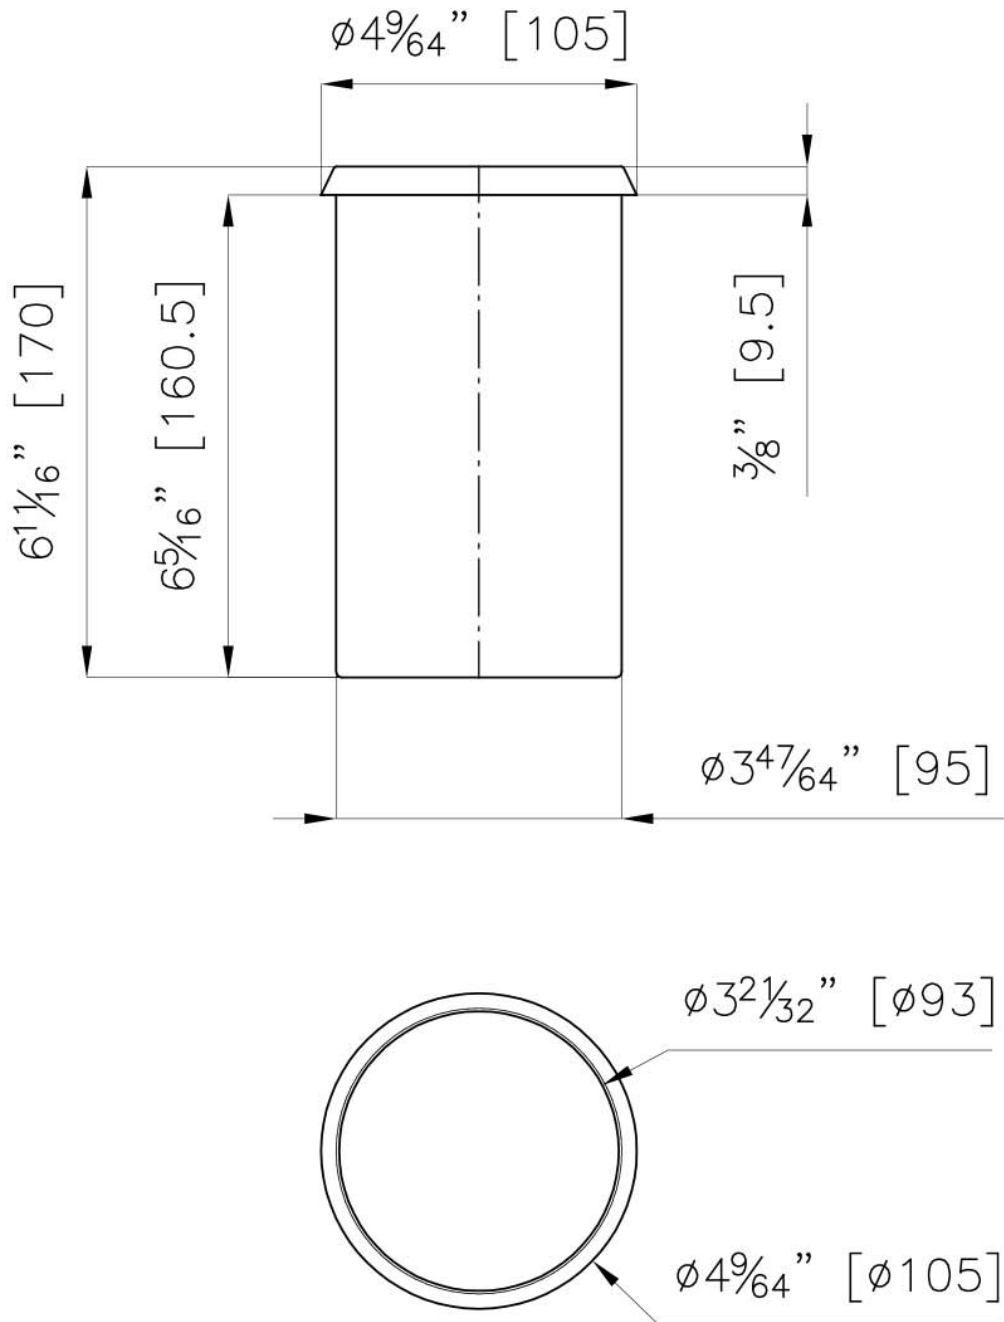

Bottle holder 1773 723

Accessories

Code: 1773 723

DETAILS

Material Stainless steel

Sink accessories Steel tray

Dimensions Ø105 x 17cm
4 9/64" x 6 11/16"

TECHNICAL DATA

OPTIONAL ACCESSORIES

Canova Black grid 8100 605

Knives-holder 8100 030