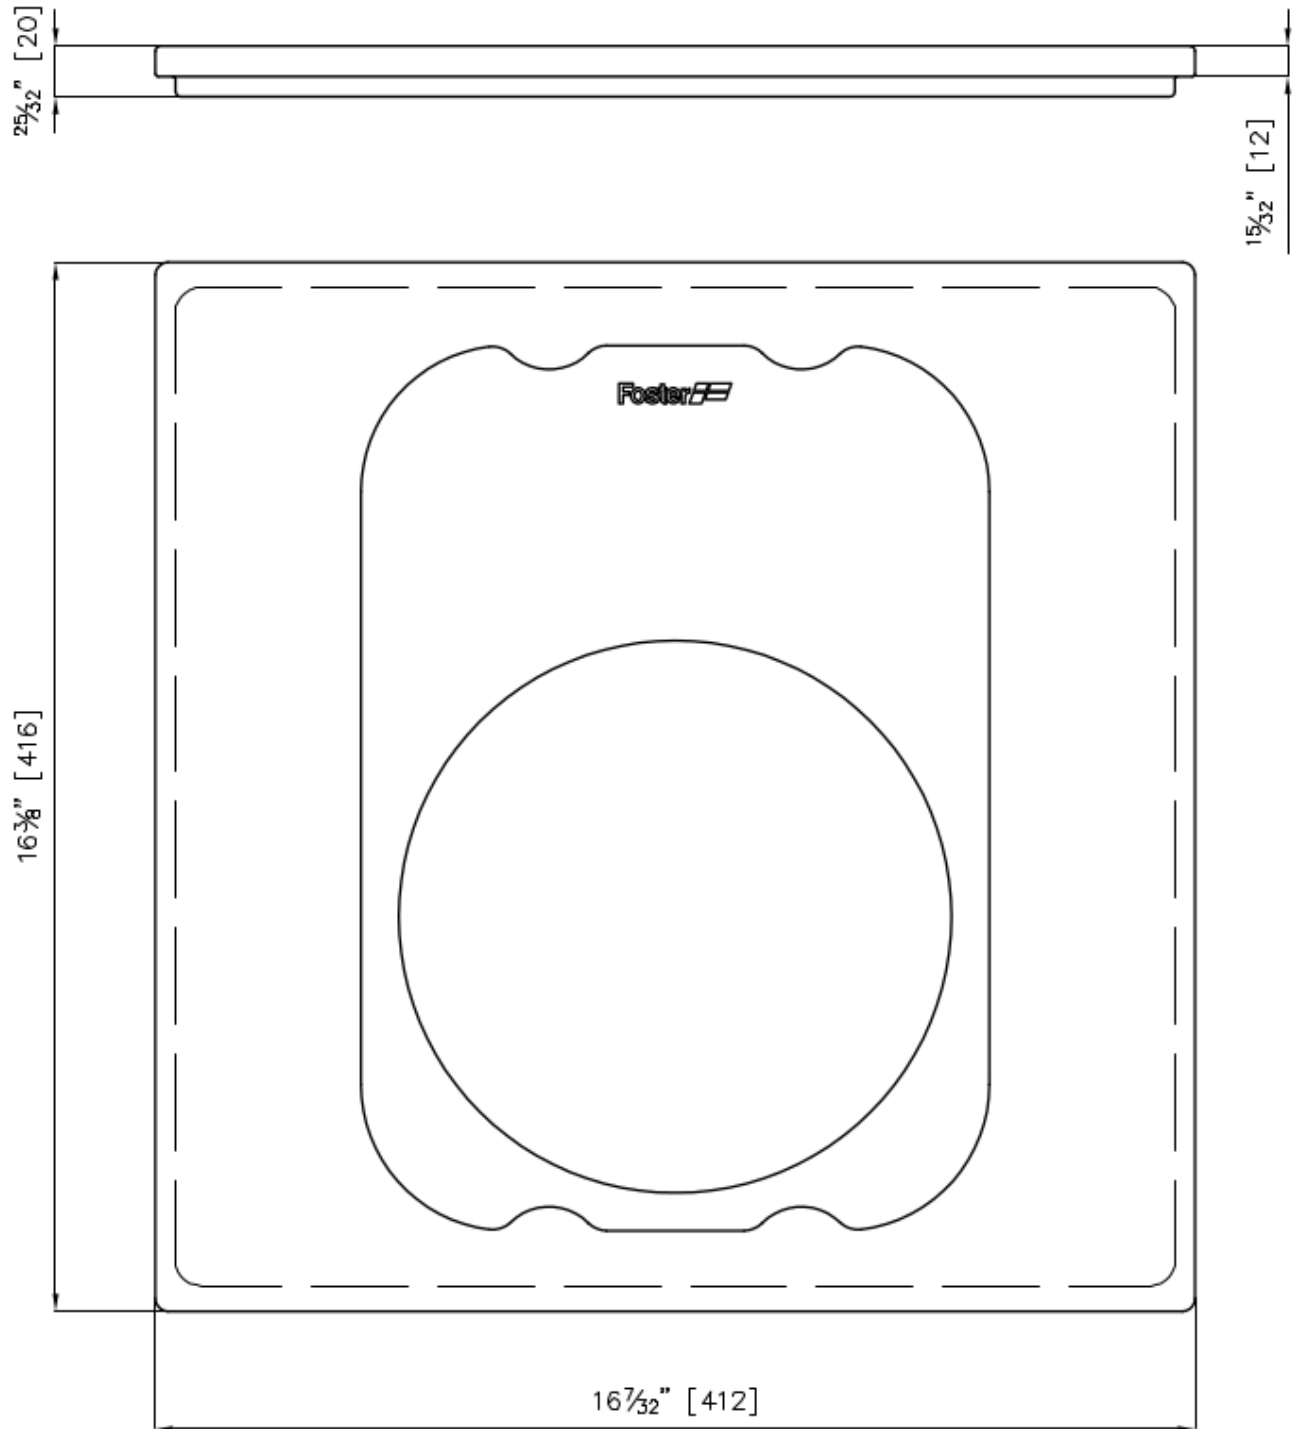

Chopping board 8644 034

Accessories

Code: 8644 034

DETAILS

Material Iroko Wood

Sink accessories Wooden cutting boards

Dimensions 41,2x41,6 cm
16 ⁷/₃₂"x16 ³/₈"

TECHNICAL DATA