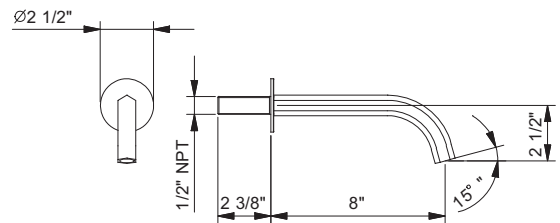

Art. 8320U

Wall-mount washbasin spout

- 8" spout projection
- VENEZIA
- 1/2" Male NPT fittings
- Water flow restricted to 1.2 GPM

Finishes:

- ☐ **Chrome** 91 02 8320U
- ☐ **Nickel PVD** 91 95 8320U
- ☐ **Matte Gun Metal PVD** 91 P5 8320U
- ☐ **Matte British Gold PVD** 91 P6 8320U
- ☐ **Matte Copper PVD** 91 P9 8320U
- ☐ **Gold Plus** 91 01 8320U

Project:

Room:

Date:

Comments:

Certifications/Awards: