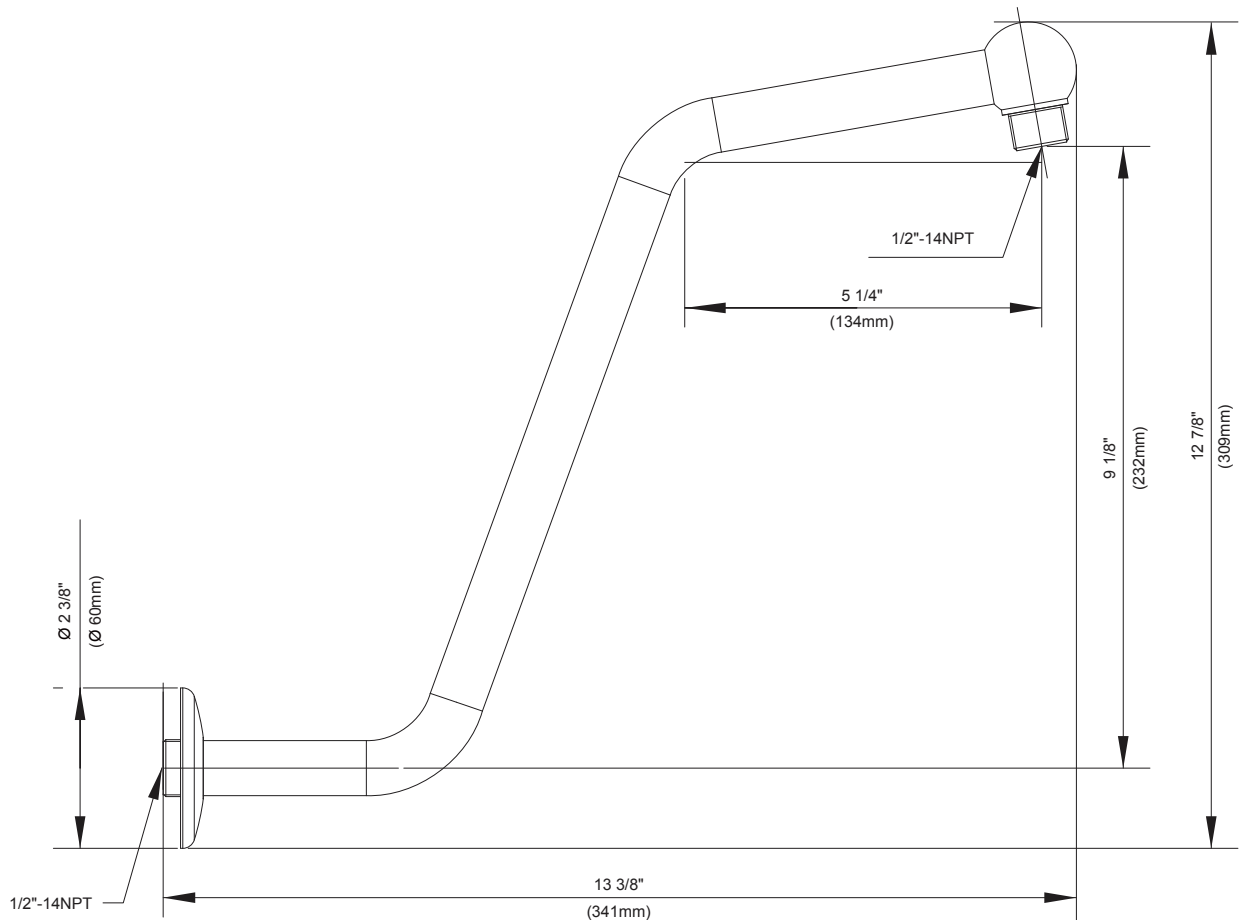

S-Shaped Shower Arm

SPECIFICATIONS

Features/Benefits

- 13" Reach Increases the Range of the Showerhead
- All Metal Construction

Available Color/Finishes

Color	Description
-------	-------------

	Chrome
---	--------

Please see gerberonline.com or current price list for available finishes. Finish is defined by additional suffix.

Standards & Certifications

Submittal Information:

Name: _____ Contractor: _____
 Location: _____ Contact #: _____