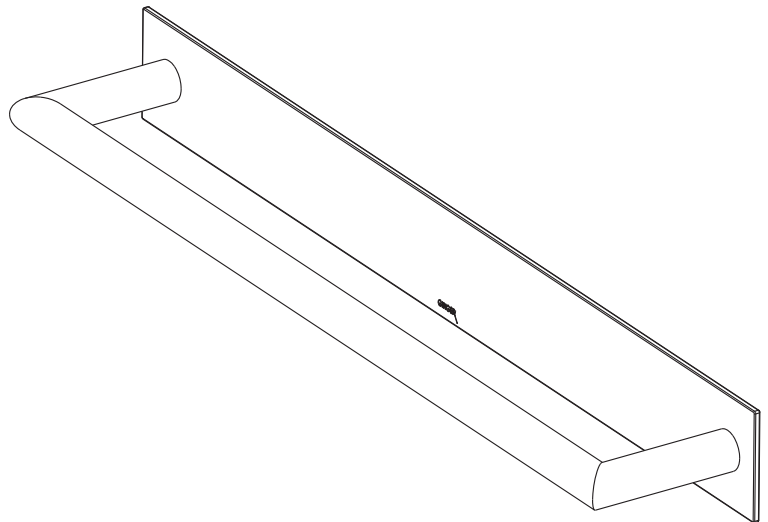

Features

- Solid brass construction
- Complements Surface product series

Towel Bar
2802
Also 2803, 2804

Codes / Standards Compliance

Meets or exceeds the following at date of manufacture:

- All applicable US Federal and State material regulations

Colors / Finishes

- SN: Satin Nickel
- PC: Polished Chrome

- Other: NA

Specified Model

Model	Description	Colors | Finishes
2802	18" Towel Bar	☐ SN ☐ PC
2803	24" Towel Bar	☐ SN ☐ PC
2804	32" Towel Bar	☐ SN ☐ PC

Product Specification: Add "Length Indicator and Color / Finish" suffix to Model number, below.

The Towel Bar shall be made of solid brass construction. Towel Bar shall complement Ginger Surface product series. Towel Bar shall be Ginger Model 280__/_ .