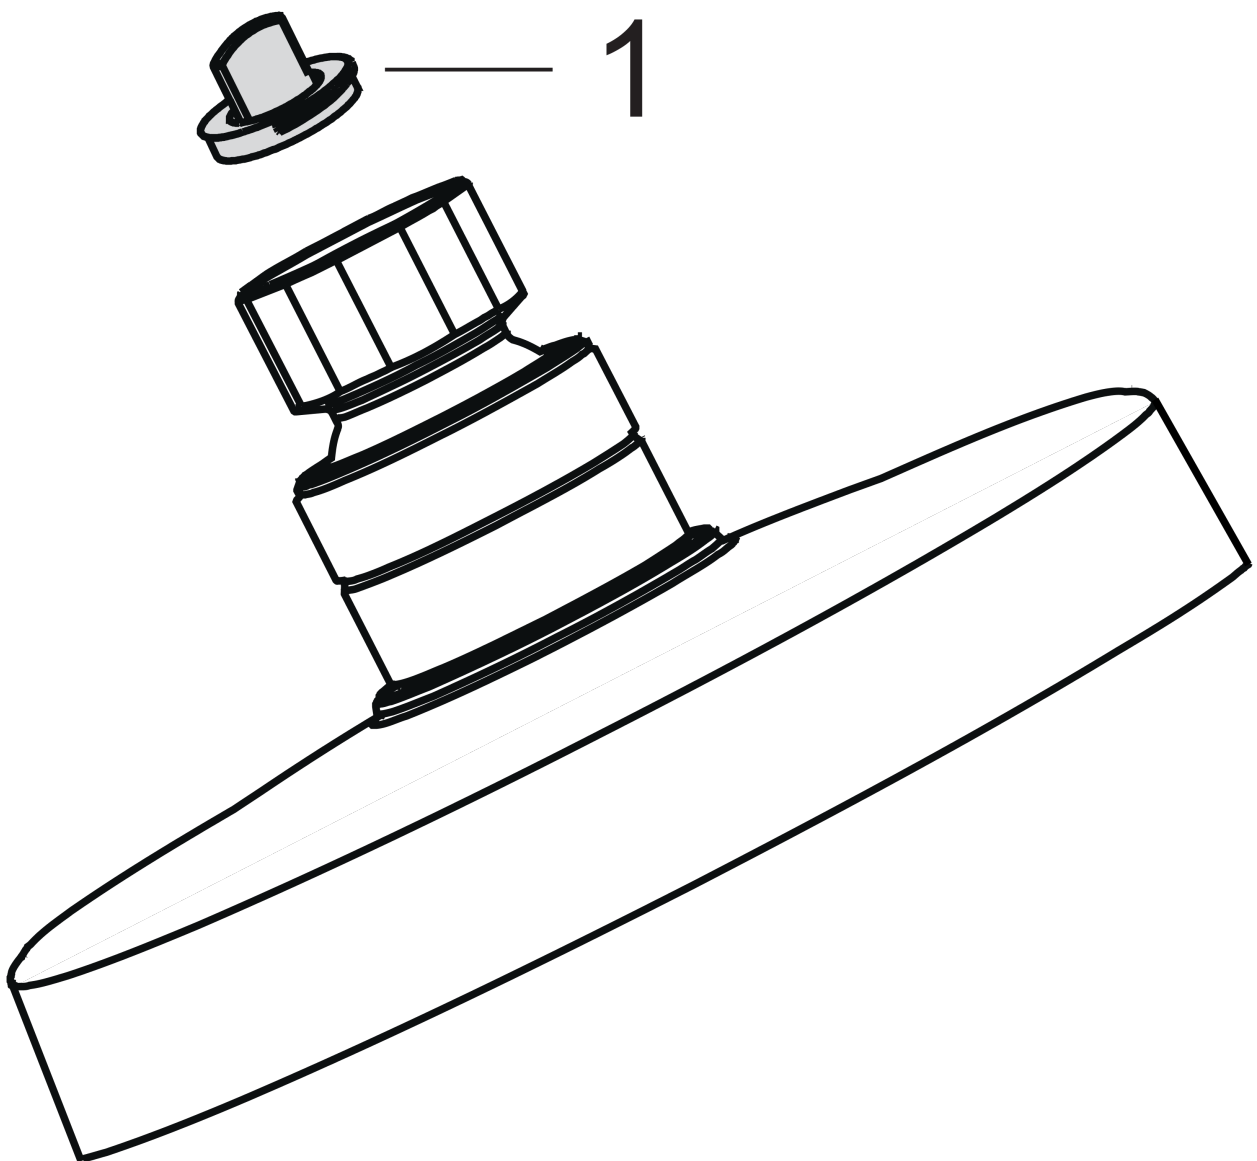

**Raindance E**  
**Showerhead 150 1-Jet, 2.0 GPM**  
 Finishes : **chrome** Part no. : **04343000**

**Description**

**Features**

- 90 no-clog spray channels
- Spray modes: RainAir
- Flow: 2.0 GPM (7.6 L/Min)

**Item details**

List Price \$ 149.00

**Technology**

**Compliance**

**Product image**

**Scale drawing**

**Raindance E**  
**Showerhead 150 1-Jet, 2.0 GPM**  
 Finishes : **chrome**    Part no. : **04343000**

**Exploded drawing**

Year of production: >06/10

**Raindance E**  
**Showerhead 150 1-Jet, 2.0 GPM**  
 Finishes : **chrome**    Part no. : **04343000**

**Spare parts list**

Year of production: >06/10

<b>Pos.</b>	<b>Description</b>	<b>Part no.</b>	<b>Price</b>	<b>PU</b>
1	filter packing	88649000	-	1