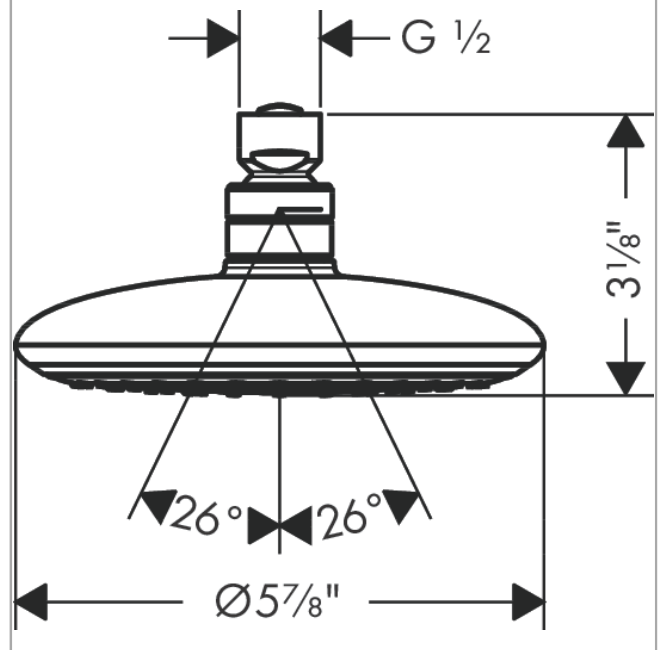

**Raindance E**  
**Showerhead 150 1-Jet, 2.0 GPM**  
 Finishes : **chrome** Part no. : **04343000**

**Description**

**Features**

- 90 no-clog spray channels
- Spray modes: RainAir
- Flow: 2.0 GPM (7.6 L/Min)

**Item details**

List Price \$ 149.00

**Technology**

**Compliance**

**Product image**

**Scale drawing**

**Raindance E**  
**Showerhead 150 1-Jet, 2.0 GPM**  
 Finishes : **chrome**    Part no. : **04343000**

**Exploded drawing**

Year of production: >06/10

**Raindance E**  
**Showerhead 150 1-Jet, 2.0 GPM**  
 Finishes : **chrome**    Part no. : **04343000**

**Spare parts list**

Year of production: >06/10

<b>Pos.</b>	<b>Description</b>	<b>Part no.</b>	<b>Price</b>	<b>PU</b>
1	filter packing	88649000	-	1