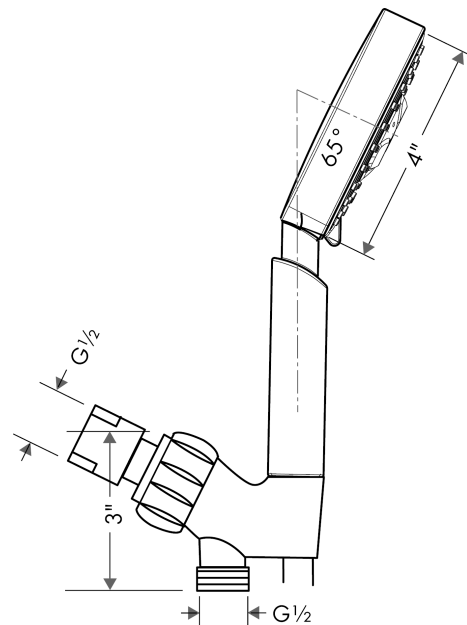

**Raindance S**  
**Handshower Set 100 3-Jet, 2.0 GPM**  
 Finishes : **chrome** Part no. : **04518000**

**Description**

**Features**

- consists of: Handshower, Handshower holder, Handshower hose
- Spray modes: RainAir, BalanceAir, Whirl
- 30° adjustment
- Flow: 2.0 GPM (7.6 L/Min)

**Item details**

List Price \$ 248.00

**Technology**

**Compliance**

**Product image**

**Scale drawing**

**Raindance S**  
**Handshower Set 100 3-Jet, 2.0 GPM**  
Finishes : **chrome**    Part no. : **04518000**

Exploded drawing

Year of production: >09/12

**Raindance S**

**Handshower Set 100 3-Jet, 2.0 GPM**

Finishes : **chrome**    Part no. : **04518000**

**Spare parts list**

Year of production: >09/12

<b>Pos.</b>	<b>Description</b>	<b>Part no.</b>	<b>Price</b>	<b>PU</b>
1	filter packing	88649000	-	1
2	shower holder	06505003	-	1
3	washer	88651000	-	1
4	handshower	04341000	-	1
5	shower hose 1,60 m	28276003	-	1
6	filter packing	94246000	-	1