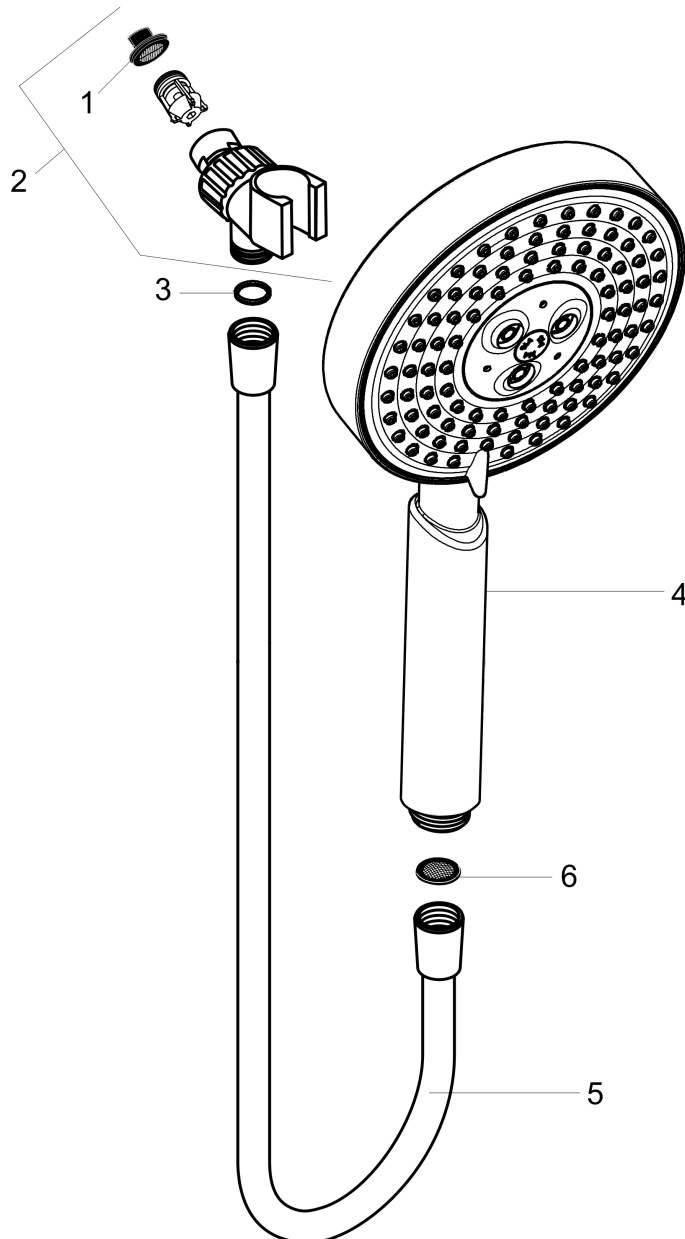

**Raindance S**  
**Handshower Set 100 3-Jet, 2.0 GPM**  
 Finishes : **chrome** Part no. : **04518000**

**Description**

**Features**

- consists of: Handshower, Handshower holder, Handshower hose
- Spray modes: RainAir, BalanceAir, Whirl
- 30° adjustment
- Flow: 2.0 GPM (7.6 L/Min)

**Item details**

List Price \$ 248.00

**Technology**

**Compliance**

**Product image**

**Scale drawing**

**Raindance S**  
**Handshower Set 100 3-Jet, 2.0 GPM**  
Finishes : **chrome**    Part no. : **04518000**

Exploded drawing

Year of production: >09/12

**Raindance S**

**Handshower Set 100 3-Jet, 2.0 GPM**

Finishes : **chrome**    Part no. : **04518000**

**Spare parts list**

Year of production: >09/12

<b>Pos.</b>	<b>Description</b>	<b>Part no.</b>	<b>Price</b>	<b>PU</b>
1	filter packing	88649000	-	1
2	shower holder	06505003	-	1
3	washer	88651000	-	1
4	handshower	04341000	-	1
5	shower hose 1,60 m	28276003	-	1
6	filter packing	94246000	-	1