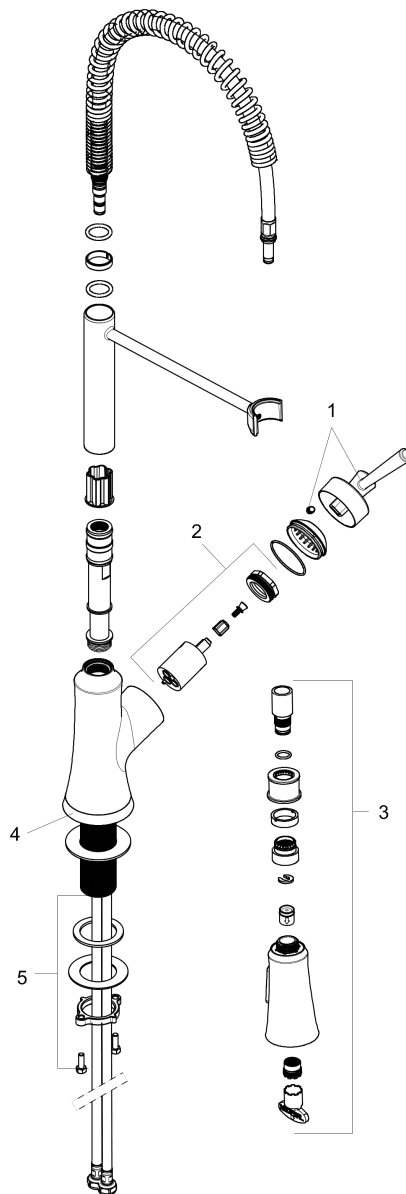

Joleena
Semi-Pro Kitchen Faucet, 2-Spray, 1.75 GPM
 Finishes : **chrome** Part no. : **04792000**

Description

Features

- Swivel range 360°
- Aerated spray, needle spray
- Toggle spray diverter with pause feature (allows temporary stop of water stream)
- MagFit magnetic sprayhead docking
- Single-hole installation
- Flow: 1.75 GPM (6.6 L/Min)
- Ceramic cartridge
- 3/8" hoses
- Integrated double backflow prevention

Item details

List Price \$ 510.00

Technology

Compliance

Product image

Scale drawing

Joleena
Semi-Pro Kitchen Faucet, 2-Spray, 1.75 GPM
Finishes : **chrome** Part no. : **04792000**

Exploded drawing

Year of production: >01/20

Joleena
Semi-Pro Kitchen Faucet, 2-Spray, 1.75 GPM
 Finishes : **chrome** Part no. : **04792000**

Spare parts list

Year of production: >01/20

Pos.	Description	Part no.	Price	PU
1	handle	93539000	-	1
2	cartridge, assy	93259000	-	1
3	handspray	93546000	-	1
4	escutcheon	93537000	-	1
5	fixing set	93263000	-	1
a	cover plate	04797000	-	1
b	flange	93256000	-	1