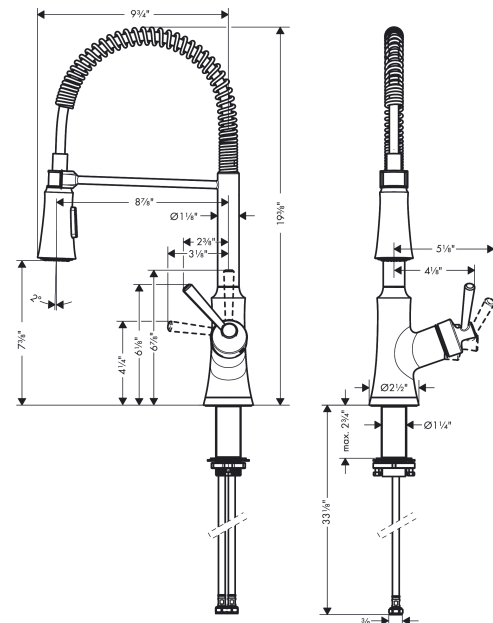

Joleena
Semi-Pro Kitchen Faucet, 2-Spray, 1.75 GPM
 Finishes : **chrome** Part no. : **04792000**

Description

Features

- Swivel range 360°
- Aerated spray, needle spray
- Toggle spray diverter with pause feature (allows temporary stop of water stream)
- MagFit magnetic sprayhead docking
- Single-hole installation
- Flow: 1.75 GPM (6.6 L/Min)
- Ceramic cartridge
- 3/8" hoses
- Integrated double backflow prevention

Item details

List Price \$ 510.00

Technology

Compliance

Product image

Scale drawing

Joleena
Semi-Pro Kitchen Faucet, 2-Spray, 1.75 GPM
Finishes : **chrome** Part no. : **04792000**

Exploded drawing

Year of production: >01/20

Joleena
Semi-Pro Kitchen Faucet, 2-Spray, 1.75 GPM
 Finishes : **chrome** Part no. : **04792000**

Spare parts list

Year of production: >01/20

Pos.	Description	Part no.	Price	PU
1	handle	93539000	-	1
2	cartridge, assy	93259000	-	1
3	handspray	93546000	-	1
4	escutcheon	93537000	-	1
5	fixing set	93263000	-	1
a	cover plate	04797000	-	1
b	flange	93256000	-	1