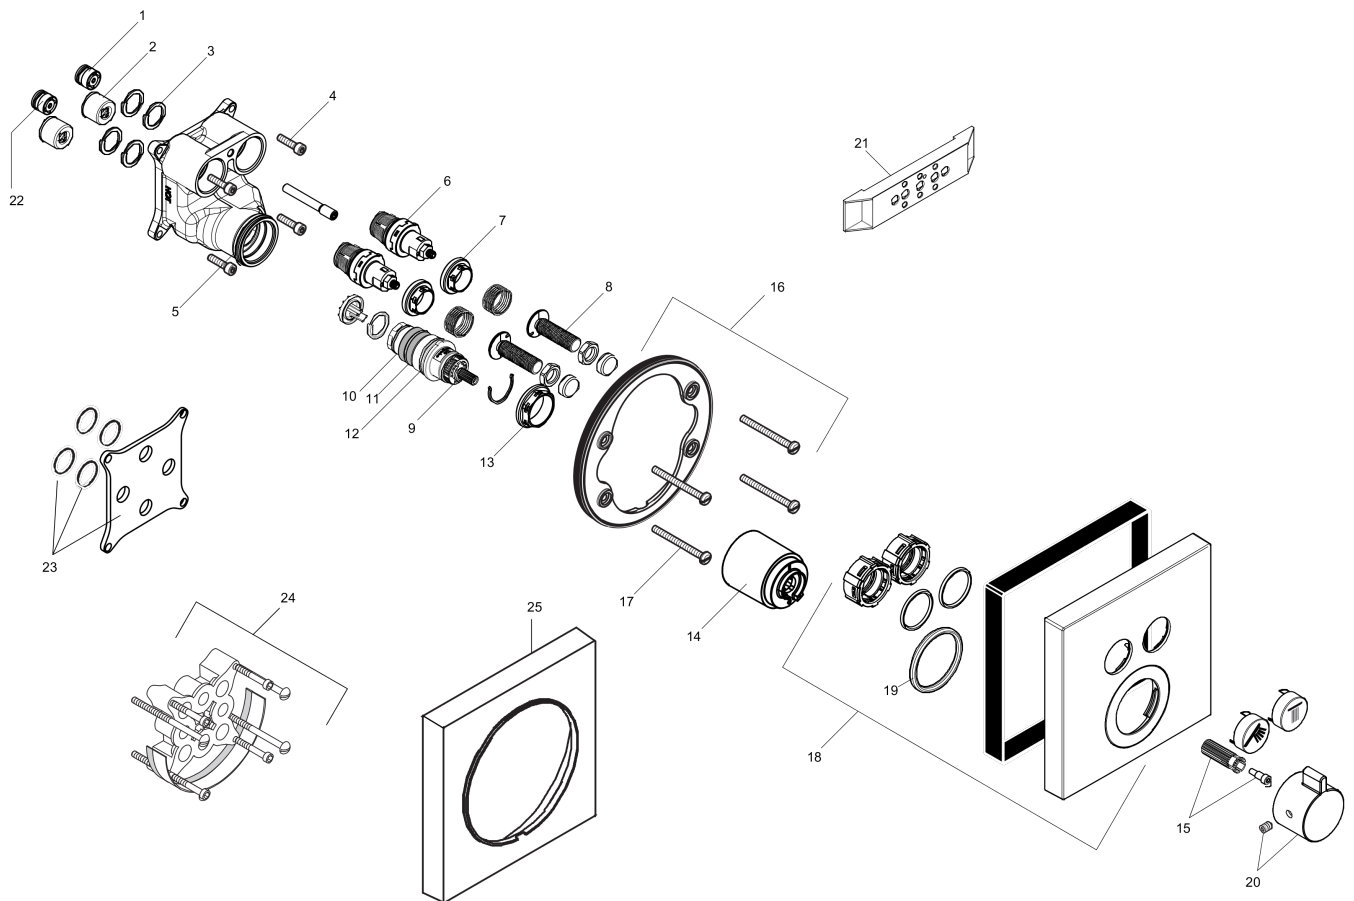

ShowerSelect
Thermostatic Trim for 2 Functions, Square
 Finishes : **chrome** Part no. : **15763001**

Description

Features

- Outlets may be operated simultaneously
- Select push-button on/off control for 2 outlets
- Flow: 8.0 GPM (30.3 L/Min) / 2.0 GPM (7.6 L/Min)
- Thermostatic cartridge, Start/stop cartridge
- Anti-scald 100° safety stop
- Optimized for water-efficient shower products
- Includes optional accessory to limit total flow to 2.0 GPM @ 80 psi where required

Year of production: >12/14

ShowerSelect
Thermostatic Trim for 2 Functions, Square
 Finishes : **chrome** Part no. : **15763001**

Spare parts list

Year of production: >12/14

Pos.	Description	Part no.	Price	PU
1	non return valve	97980000	-	1
2	noise reduction	94073000	-	1
3	O-ring 16x2	98133000	-	1
4	set of screws	96525000	-	1
5	O-ring 36x2	98156000	-	1
6	shut off unit	95758000	-	1
7	nut	98368000	-	1
8	Select-adapter	92219000	-	1
9	thermostat cartridge	98282001	-	1
10	O-ring 20x1,5	98197000	-	1
11	O-ring 25x1,5	98146000	-	1
12	O-ring 25x2,5	92146000	-	1
13	nut	98913000	-	1
14	sleeve	92216000	-	1
15	handle fixing set	95843000	-	1
16	holder for escutcheon	98793000	-	1
17	set of fixing screws	96454000	-	1
18	escutcheon 155 / 155 mm	92217001	-	1
19	O-ring 44x4	98471000	-	1
20	handle for thermostat	92215001	-	1
21	fit-up aid	92540000	-	1
22	non return valve (pressure-resistant up to 2 MPa)	92594000	-	1
23	compensation set 1°	95521000	-	1
24	extension 25 mm	13595000	-	1
25	extension 22 mm	13593000	-	1
a	set of symbols	92218000	-	1
b	shut off unit (special)	92361000	-	1
c	nut and flange	92696000	-	1
d	Grease	90920000	-	1
e	symbol head shower Rain large	93571880	-	1
f	symbol head shower Rain small	93572880	-	1
g	symbol handshower	93573880	-	1
h	symbol Flood jet	93574880	-	1
i	symbol Whirl	93575880	-	1
j	symbol Mono	93576880	-	1
k	symbol tub	93577880	-	1
l	symbol body shower	93578880	-	1
m	symbol ON/OFF	93579880	-	1