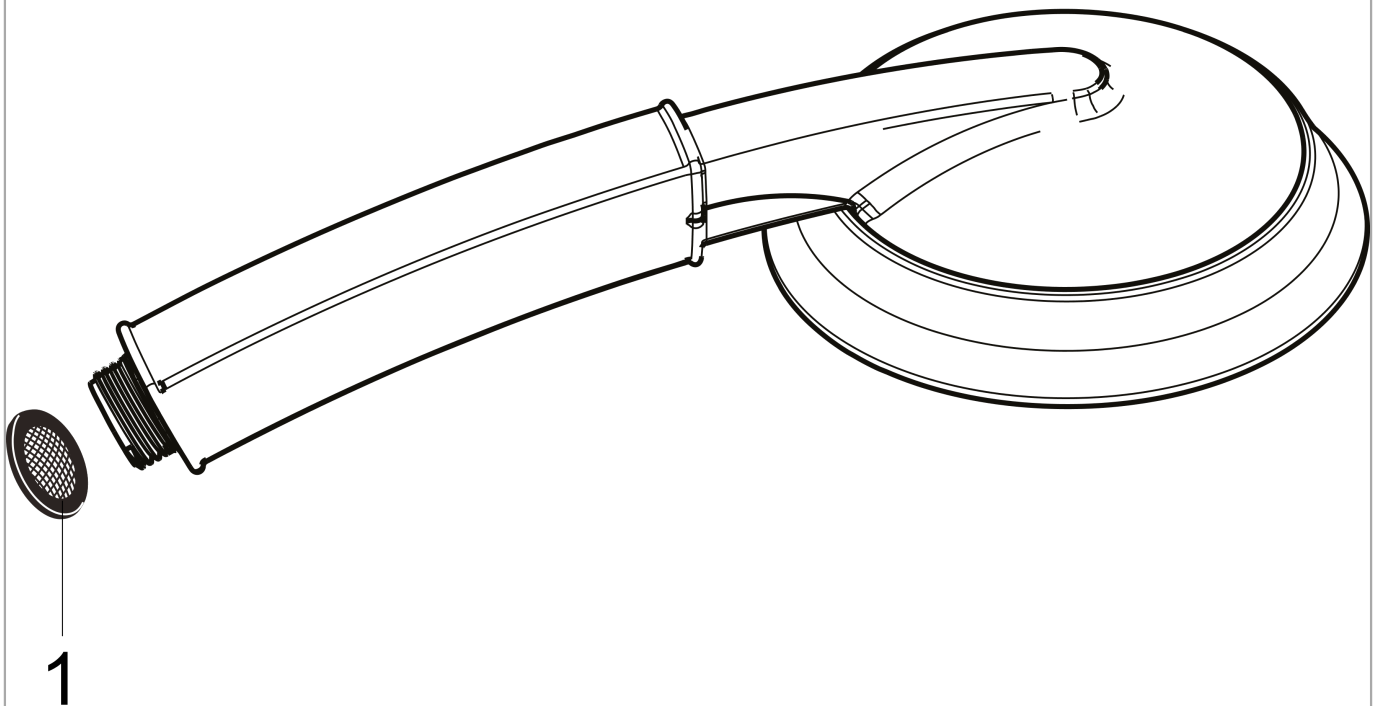

Raindance Classic
Handshower 100 3-Jet, 2.5 GPM
 Finishes : **chrome** Part no. : **28548001**

Description

Features

- 65 no-clog spray channels
- Spray modes: RainAir, BalanceAir, Whirl
- Flow: 2.5 GPM (9.5 L/Min)
- Fully-finished matching spray face

Item details

List Price \$ 205.00

Technology

Compliance

Product image

Scale drawing

Raindance Classic
Handshower 100 3-Jet, 2.5 GPM
Finishes : **chrome** Part no. : **28548001**

Exploded drawing

Year of production: >06/09

Raindance Classic
Handshower 100 3-Jet, 2.5 GPM
 Finishes : **chrome** Part no. : **28548001**

Spare parts list

Year of production: >**06/09**

Pos.	Description	Part no.	Price	PU
1	filter packing	94246000	-	1