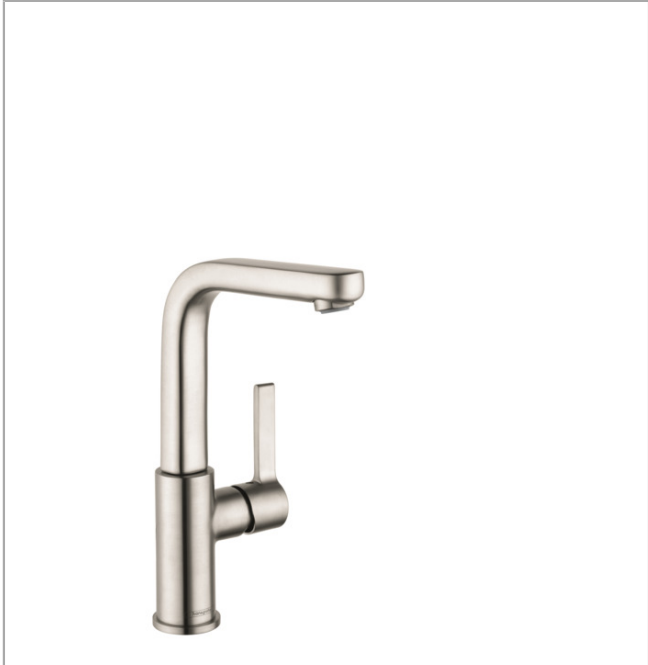

Metris S

Single-Hole Faucet 230 with Swivel Spout and Pop-Up Drain, 1.2 GPM

Finishes : **brushed nickel** Part no. : **31161821**

Description

Features

- Swivel range 120°
- Aerated spray
- Flow: 1.2 GPM (4.5 L/Min)
- Ceramic cartridge
- Includes pop-up drain

Item details

List Price \$ 564.00

Technology

Compliance

Product image

Scale drawing

Metris S

Single-Hole Faucet 230 with Swivel Spout and Pop-Up Drain, 1.2 GPM

Finishes : **brushed nickel** Part no. : **31161821**

Exploded drawing

Year of production: >07/16

Metris S**Single-Hole Faucet 230 with Swivel Spout and Pop-Up Drain, 1.2 GPM**Finishes : **brushed nickel** Part no. : **31161821****Spare parts list**

Year of production: >07/16

Pos.	Description	Part no.	Price	PU
1	spout cpl.	95653820	-	1
2	aerator M24x1 (4,5 l/min)	92877820	-	1
3	screw	97662000	-	1
4	O-Ring 14x2,5	98189000	-	1
5	axialring	97558000	-	1
6	handle	95652820	-	1
7	screw cover	96338000	-	1
8	flange	95493820	-	1
9	nut	95178000	-	1
10	cartridge, assy	95973001	-	1
11	seal	98865000	-	1
12	locking screw for handle	95140000	-	1
13	pull rod	96657000	-	1
14	fixing set (Ø 32)	13961000	-	1
15	connection hose 18½" M8x0,75 3/8"	96321001	-	1