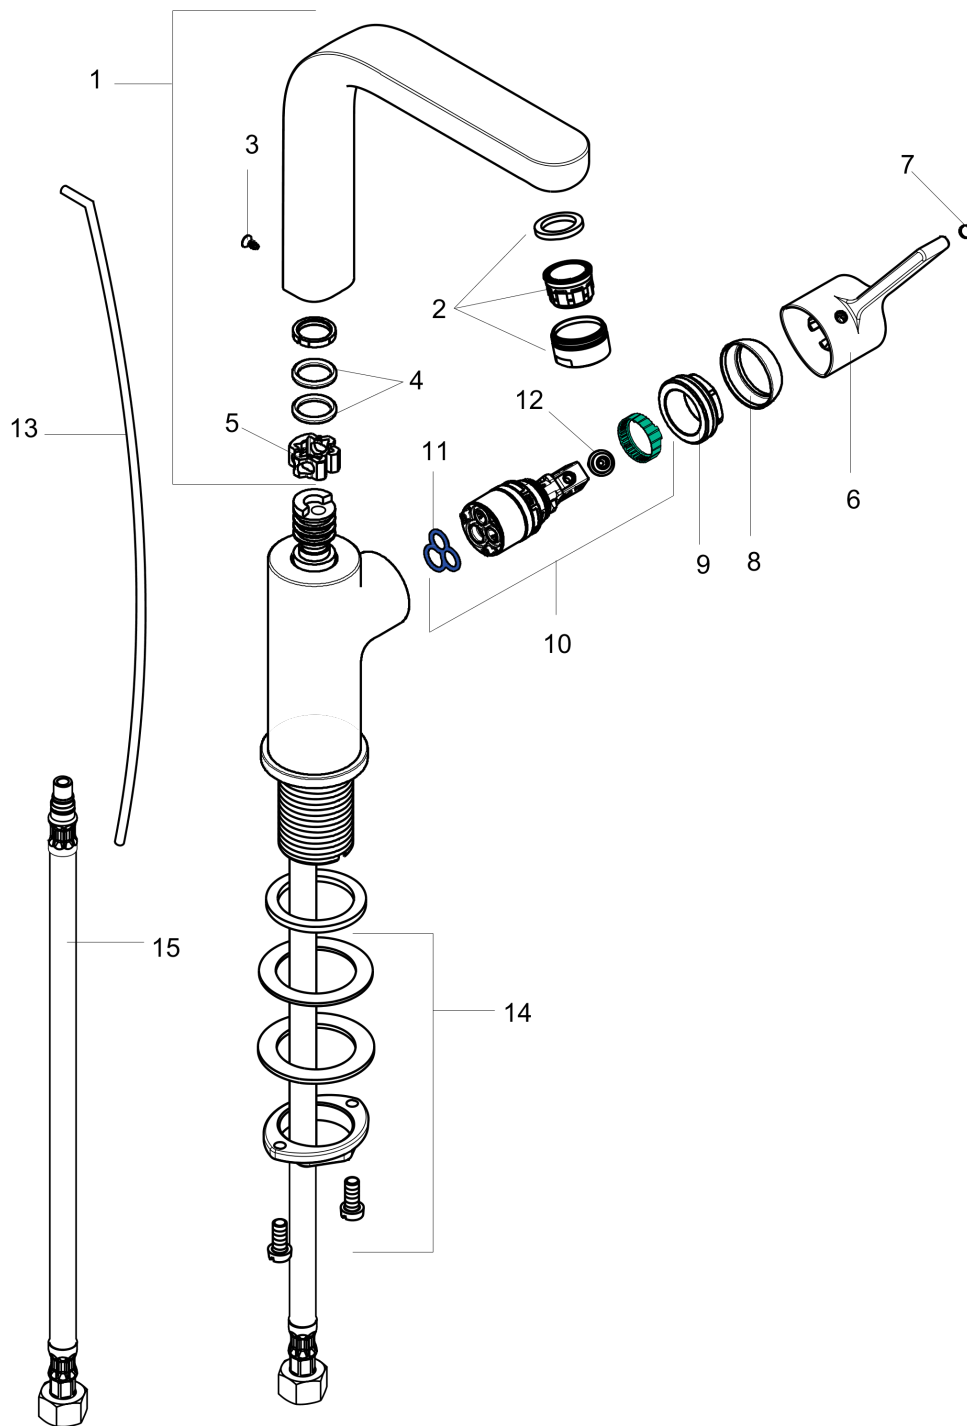

Metris S

Single-Hole Faucet 230 with Swivel Spout and Pop-Up Drain, 1.2 GPM

Finishes : **brushed nickel** Part no. : **31161821**

Description

Features

- Swivel range 120°
- Aerated spray
- Flow: 1.2 GPM (4.5 L/Min)
- Ceramic cartridge
- Includes pop-up drain

Item details

List Price \$ 564.00

Technology

Compliance

Product image

Scale drawing

Metris S

Single-Hole Faucet 230 with Swivel Spout and Pop-Up Drain, 1.2 GPM

Finishes : **brushed nickel** Part no. : **31161821**

Exploded drawing

Year of production: >07/16

Metris S**Single-Hole Faucet 230 with Swivel Spout and Pop-Up Drain, 1.2 GPM**Finishes : **brushed nickel** Part no. : **31161821****Spare parts list**

Year of production: >07/16

Pos.	Description	Part no.	Price	PU
1	spout cpl.	95653820	-	1
2	aerator M24x1 (4,5 l/min)	92877820	-	1
3	screw	97662000	-	1
4	O-Ring 14x2,5	98189000	-	1
5	axialring	97558000	-	1
6	handle	95652820	-	1
7	screw cover	96338000	-	1
8	flange	95493820	-	1
9	nut	95178000	-	1
10	cartridge, assy	95973001	-	1
11	seal	98865000	-	1
12	locking screw for handle	95140000	-	1
13	pull rod	96657000	-	1
14	fixing set (Ø 32)	13961000	-	1
15	connection hose 18½" M8x0,75 3/8"	96321001	-	1