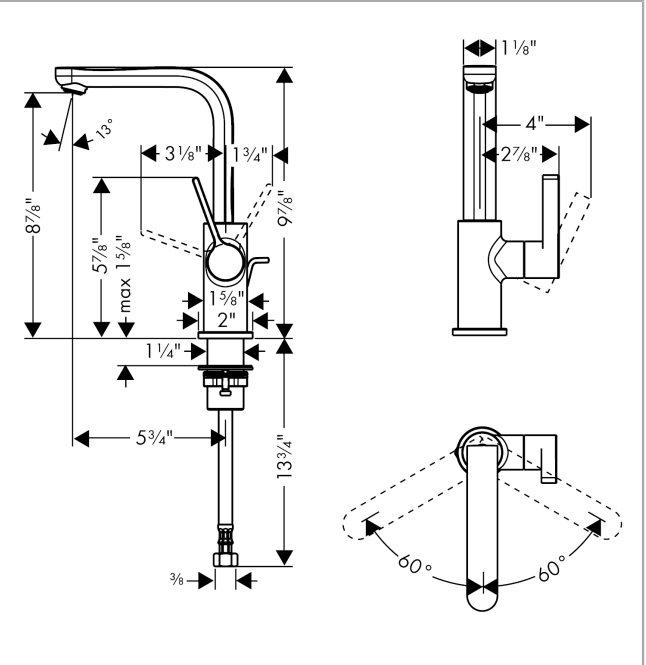

Metris S

Single-Hole Faucet 230 with Swivel Spout and Pop-Up Drain, 1.2 GPM

Finishes : **brushed nickel** Part no. : **31161821**

Description

Features

- Swivel range 120°
- Aerated spray
- Flow: 1.2 GPM (4.5 L/Min)
- Ceramic cartridge
- Includes pop-up drain

Item details

List Price \$ 564.00

Technology

Compliance

Product image

Scale drawing

Metris S

Single-Hole Faucet 230 with Swivel Spout and Pop-Up Drain, 1.2 GPM

Finishes : **brushed nickel** Part no. : **31161821**

Exploded drawing

Year of production: >07/16

Metris S**Single-Hole Faucet 230 with Swivel Spout and Pop-Up Drain, 1.2 GPM**Finishes : **brushed nickel** Part no. : **31161821****Spare parts list**

Year of production: >07/16

Pos.	Description	Part no.	Price	PU
1	spout cpl.	95653820	-	1
2	aerator M24x1 (4,5 l/min)	92877820	-	1
3	screw	97662000	-	1
4	O-Ring 14x2,5	98189000	-	1
5	axialring	97558000	-	1
6	handle	95652820	-	1
7	screw cover	96338000	-	1
8	flange	95493820	-	1
9	nut	95178000	-	1
10	cartridge, assy	95973001	-	1
11	seal	98865000	-	1
12	locking screw for handle	95140000	-	1
13	pull rod	96657000	-	1
14	fixing set (Ø 32)	13961000	-	1
15	connection hose 18½" M8x0,75 3/8"	96321001	-	1