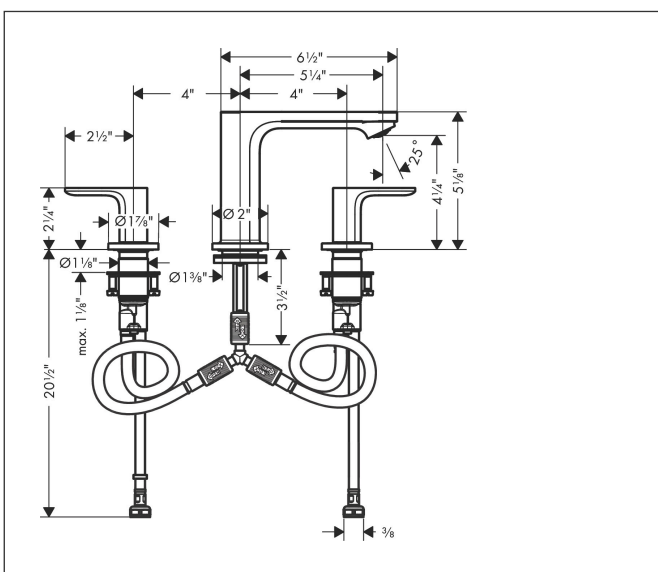

Brand hansgrohe
 Art. Name **Rebris E** Widespread Faucet 110 with Pop-Up Drain
 Art. Nr. 72532671
 Surface matte black
 Pos. 1

reddot winner 2022

Product Picture

Features

- Consists of: Widespread faucet, Pop-up assembly
- Spray modes: Aerated spray
- 90° ceramic valves
- Includes pop-up drain
- Material waste set: Metal

Drawing

Technology