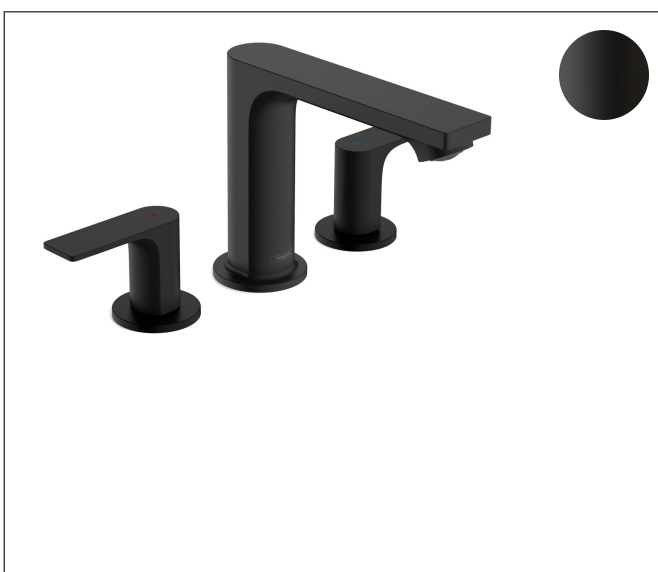

Brand hansgrohe
 Art. Name **Rebris E** Widespread Faucet 110 with Pop-Up Drain
 Art. Nr. 72532671
 Surface matte black
 Pos. 1

reddot winner 2022

Product Picture

Features

- Consists of: Widespread faucet, Pop-up assembly
- Spray modes: Aerated spray
- 90° ceramic valves
- Includes pop-up drain
- Material waste set: Metal

Drawing

Technology