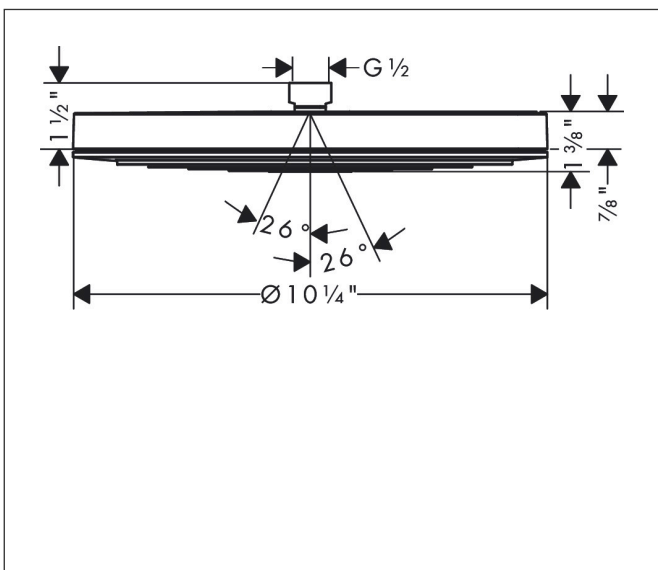

Brand hansgrohe
 Art. Name **Pulsify S** Showerhead 260 1-Jet, 2.5 GPM
 Art. Nr. 24141001
 Surface chrome
 Pos. 1

Product Picture

Features

- shower head size: 260 mm
- Spray modes: PowderRain
- Fast Drain empties the overhead shower from an angle of 10°
- Spray face surface: graphite
- Flow: 2.5 GPM (9.5 L/Min)

Drawing

Technology

Spray Types