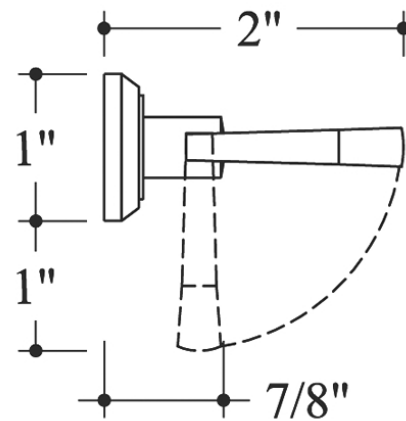

HAMILTON SINKLER

BP138 Heritage Cabinet Bin Pull

Available in BRONZE PATINA finish

Base Material:
— Solid Bronze

BP-138 (single screw mount)

Package includes:

- 1 Slotted round head machine screw, $\frac{8}{32}$ " x 1"
- 1 Slotted round head machine screw, $\frac{8}{32}$ " x 1 $\frac{1}{2}$ "