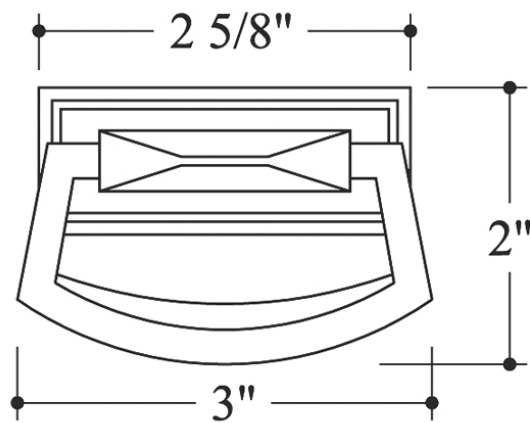

HAMILTON SINKLER

BP138 Heritage Cabinet Bin Pull

Available in BRONZE PATINA finish

Base Material:
— Solid Bronze

BP-138 (single screw mount)

Package includes:

- 1 Slotted round head machine screw, $\frac{8}{32}$ " x 1"
- 1 Slotted round head machine screw, $\frac{8}{32}$ " x 1 $\frac{1}{2}$ "