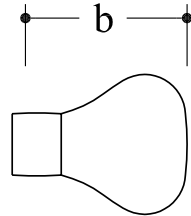

## NK151-BP Heritage Cabinet Knob

Available in BRONZE PATINA finish

Base Material:  
— Solid Bronze

	a	b*
NK-151	1 1/4"	1 9/16"

Package includes: Slotted round head machine screw,  $\frac{8}{32}$ " x 1"  
Slotted round head machine screw,  $\frac{8}{32}$ " x 1 1/2"  
\* add 1/4" if knob base is installed