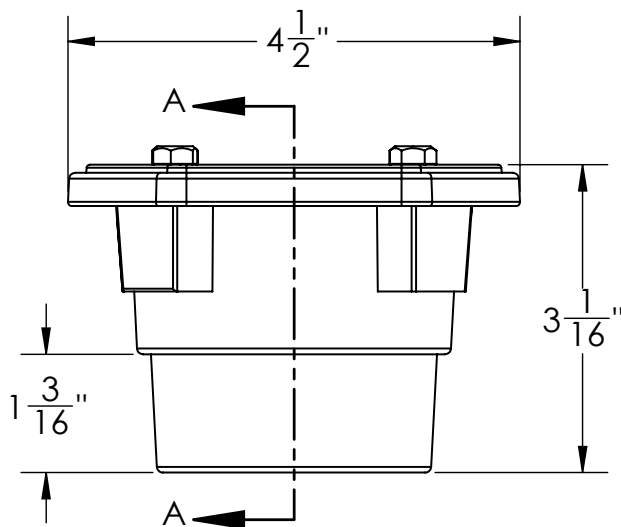

CDIT 22 Specifications Infinity Drain

CDIT 22:

- Cast Iron Clamp Down Drain Body Assembly
- 2" IPS Throat
- 2" Threaded Outlet
- Compatible with traditional waterproofing membranes

Infinity Drain
 145 Dixon Avenue
 Amityville, NY 11701
 Phone: 516.767.6786
 Fax: 516.740.3066
 www.infinitydrain.com

NOTE: Installer must verify all rough-in dimensions prior to installation and consult local and national codes. Conformity and compliance to local and national codes are the responsibility of the installer.