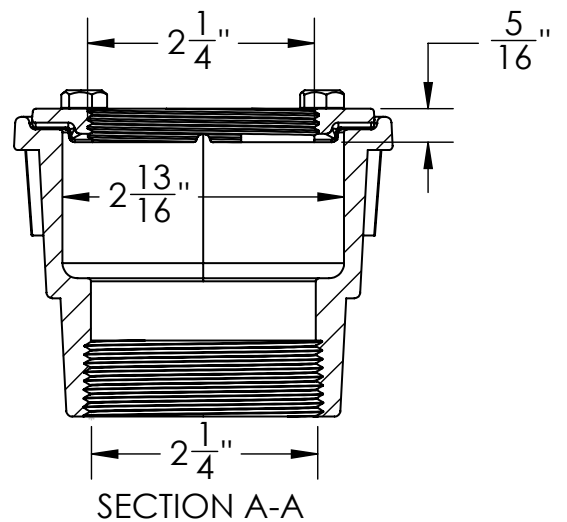

CDIT 22 Specifications Infinity Drain

CDIT 22:

- Cast Iron Clamp Down Drain Body Assembly
- 2" IPS Throat
- 2" Threaded Outlet
- Compatible with traditional waterproofing membranes

Infinity Drain
 145 Dixon Avenue
 Amityville, NY 11701
 Phone: 516.767.6786
 Fax: 516.740.3066
 www.infinitydrain.com

NOTE: Installer must verify all rough-in dimensions prior to installation and consult local and national codes. Conformity and compliance to local and national codes are the responsibility of the installer.