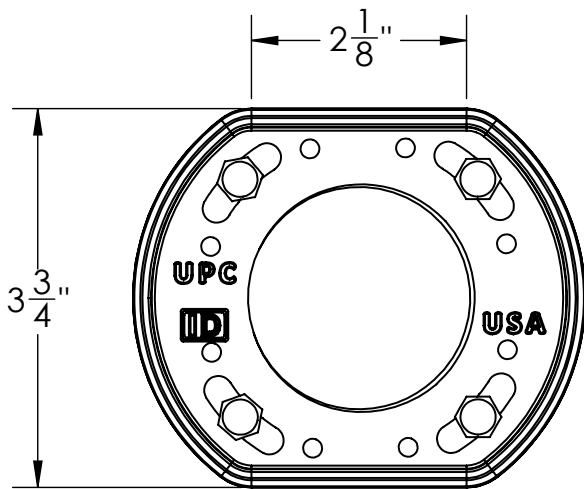

CDIT 22 Specifications Infinity Drain

CDIT 22:

- Cast Iron Clamp Down Drain Body Assembly
- 2" IPS Throat
- 2" Threaded Outlet
- Compatible with traditional waterproofing membranes

Infinity Drain
 145 Dixon Avenue
 Amityville, NY 11701
 Phone: 516.767.6786
 Fax: 516.740.3066
 www.infinitydrain.com