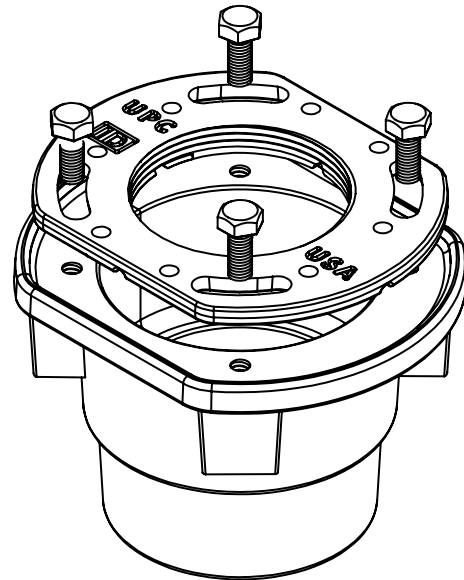

CDIT 22 Specifications Infinity Drain

CDIT 22:

- Cast Iron Clamp Down Drain Body Assembly
- 2" IPS Throat
- 2" Threaded Outlet
- Compatible with traditional waterproofing membranes

Infinity Drain
 145 Dixon Avenue
 Amityville, NY 11701
 Phone: 516.767.6786
 Fax: 516.740.3066
 www.infinitydrain.com

NOTE: Installer must verify all rough-in dimensions prior to installation and consult local and national codes. Conformity and compliance to local and national codes are the responsibility of the installer.