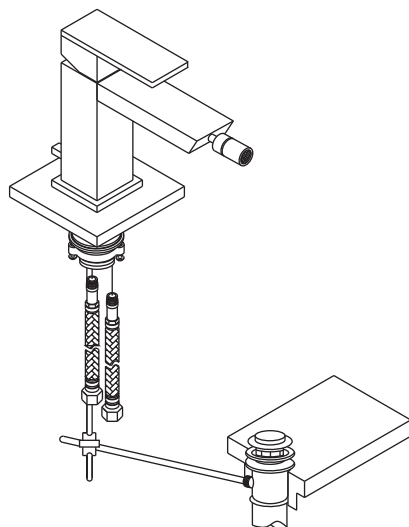

160.1300 | Single Hole Bidet Faucet

SPECIFICATIONS:

- Solid Brass construction
- Drain Included

FAST SHIP FINISHES :

- Chrome - 160.1300CP, Brushed Nickel - 160.1300BN

STANDARDS:

- ASME A112.18.1 / CSA B125.1, NSF-61

LowFlow Capable

Legislation Compliance

Low Lead Compliant

ZeroDrip Technology

Technical Diagram