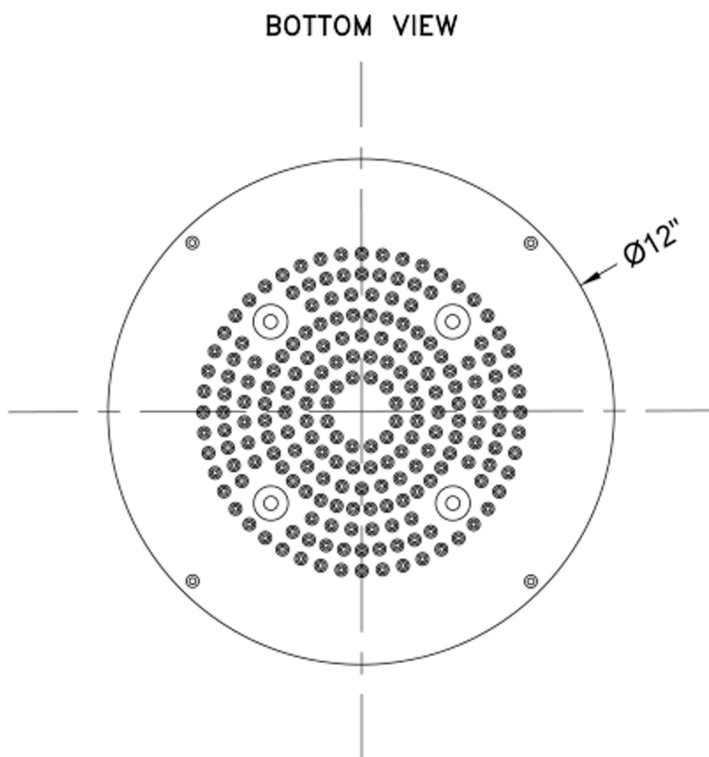

SPECIFICATION DRAWING: