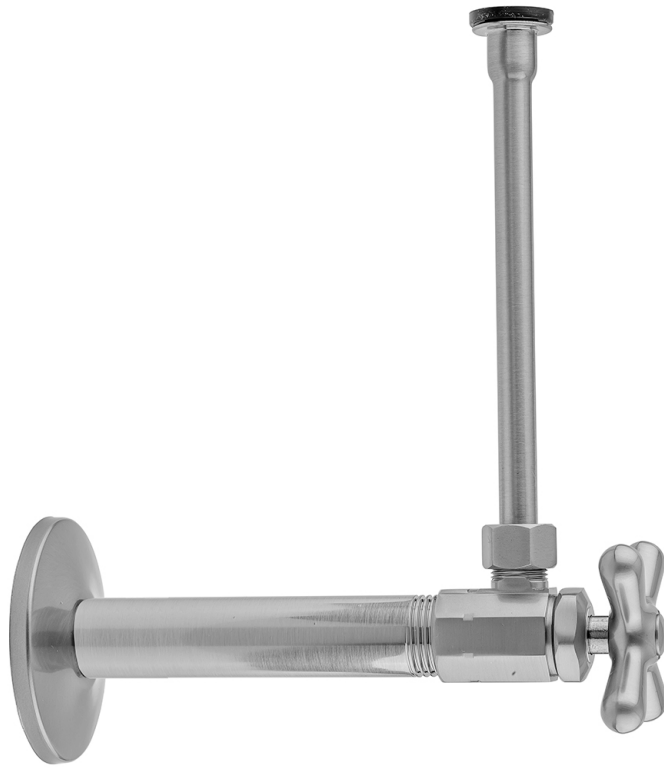

Multi Turn Angle Pattern 1/2" IPS x 3/8" O.D. Toilet Supply Kit with Cross Handle, 20" Supply Tube, Escutcheon

Model #: 586X-72-

FEATURES:

- Complete Toilet Supply Kit
- Kit contains:
 - (1) Multi Turn Angle Pattern 1/2" IPS x 3/8" O.D. Supply Valve with Cross Handle P/N 586X
 - (1) 20" Copper Supply Tube P/N 772
 - (1) Escutcheon P/N 741
 - (1) 1/2" Brass Nipple P/N 801-12.4

AVAILABLE FINISHES:

- | | | |
|-----------------------|---------------------|-------------------------|
| Polished Chrome (PCH) | Satin Chrome (SC) | Satin Nickel (SN) |
| Polished Nickel (PN) | Antique Brass (AB) | Oil-Rubbed Bronze (ORB) |
| Polished Brass (PB) | Vintage Bronze (VB) | |

SPECIFICATION DRAWING:

COMPONENTS	
DESCRIPTION	QTY:
ANGLE VALVE - STANDARD CROSS HANDLE	1
20" X 3/8" O.D. SUPPLY TUBE	1
ESCUTCHEON	1
4" NIPPLE	1
PLASTIC FILL VALVE COUPLING NUT	1

AVAILABLE HANDLES: