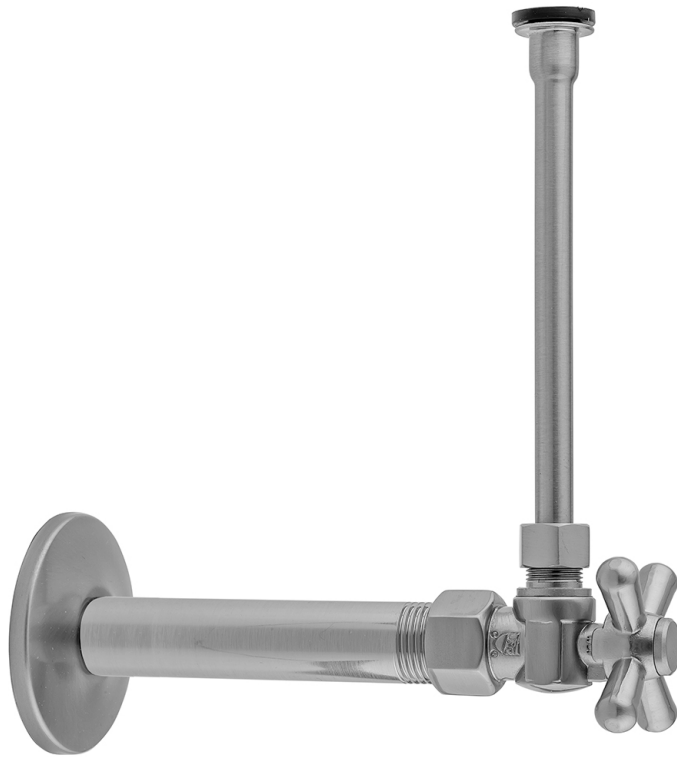

Quarter Turn Angle Pattern 3/8" IPS x 3/8" O.D. Toilet Supply Kit with Standard Cross Handle, 20" Supply Tube, Escutcheon

Model #: 615-72-

FEATURES:

- Complete Toilet Supply Kit
- Kit contains:
 - (1) Quarter Turn Angle Pattern 3/8" IPS x 3/8" O.D. Supply Valve with Standard Cross Handle P/N 615
 - (1) 20" Copper Supply Tube P/N 772
 - (1) Escutcheon P/N 740 (ULB P/N 6015)
 - (1) 3/8" Brass Nipple P/N 801-38.4

AVAILABLE FINISHES:

Polished Chrome (PCH)	Satin Chrome (SC)	Bronze Umber (BU)
Satin Nickel (SN)	Pewter (PEW)	Caramel Bronze (CB)
Polished Nickel (PN)	Antique Brass (AB)	Antique Copper (ACU)
Oil-Rubbed Bronze (ORB)	Polished Brass (PB)	Polished Copper (PCU)
Vintage Bronze (VB)	Satin Brass (SB)	Rose Gold (RG)
Matte Black (MBK)	Satin Gold (SG)	Polished Gold (PG)
Black Nickel (BKN)	Bombay Gold (BG)	Jewelers Gold (JG)
Europa Bronze (EB)	White (WH)	Sedona Beige (SDB)
Tristan Brass (TB)	Unlacquered Brass (ULB)	Satin Cooper (SCU)

SPECIFICATION DRAWING:

COMPONENTS	
DESCRIPTION	QTY:
ANGLE VALVE - STANDARD CROSS HANDLE	1
20" X 3/8" O.D. SUPPLY TUBE	1
ESCUTCHEON	1
PLASTIC FILL VALVE COUPLING NUT	1
4" NIPPLE	1

AVAILABLE HANDLES: