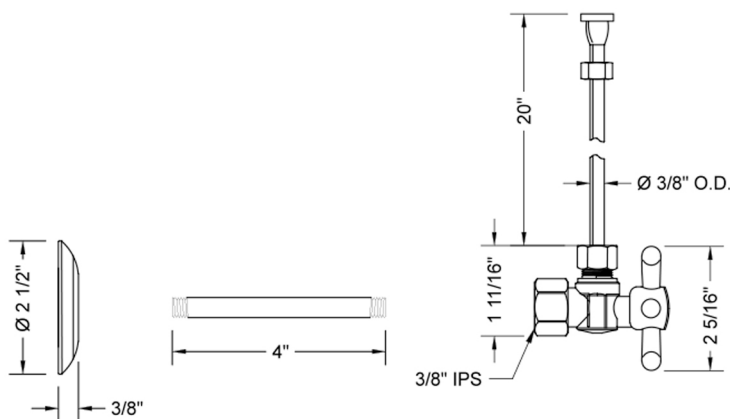

Quarter Turn Angle Pattern 3/8" IPS x 3/8" O.D. Toilet Supply Kit with Standard Cross Handle, 20" Supply Tube, Escutcheon

Model #: 615-72-

FEATURES:

- Complete Toilet Supply Kit
- Kit contains:
 - (1) Quarter Turn Angle Pattern 3/8" IPS x 3/8" O.D. Supply Valve with Standard Cross Handle P/N 615
 - (1) 20" Copper Supply Tube P/N 772
 - (1) Escutcheon P/N 740 (ULB P/N 6015)
 - (1) 3/8" Brass Nipple P/N 801-38.4

SPECIFICATION DRAWING:

COMPONENTS	
DESCRIPTION	QTY:
ANGLE VALVE - STANDARD CROSS HANDLE	1
20" X 3/8" O.D. SUPPLY TUBE	1
ESCUTCHEON	1
PLASTIC FILL VALVE COUPLING NUT	1
4" NIPPLE	1

AVAILABLE HANDLES: