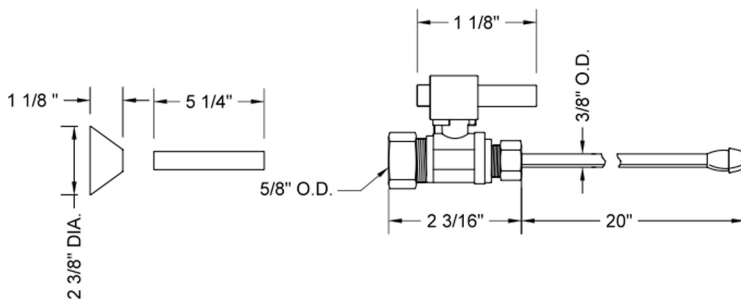

# Quarter Turn Straight Pattern 5/8" O.D. Compression (Fits 1/2" Copper) x 3/8" O.D. Faucet Supply Kit Square Lever, 20" Supply Tubes, Cover Tubes, Escutcheons

**Model #: 622-6-62CT-**

## FEATURES:

- Complete Faucet Supply Kit
- Kit contains:
  - (2) Quarter Turn Straight Pattern 5/8" O.D. Compression (Fits 1/2" Copper) x 3/8" O.D. Supply Valve with Square Lever Handle P/N 622-6
  - (2) 20" Copper Supply Tubes P/N 662
  - (2) Bell Escutcheons P/N 7116
  - (2) Cover Tubes P/N 579

## SPECIFICATION DRAWING:

COMPONENTS	
DESCRIPTION	QTY:
STRAIGHT VALVE - SQUARE LEVER HANDLE	2
3/8" O.D. SUPPLY TUBE	2
2 3/8" BELL ESCUTCHEON	2
5 1/4" COVER TUBE	2