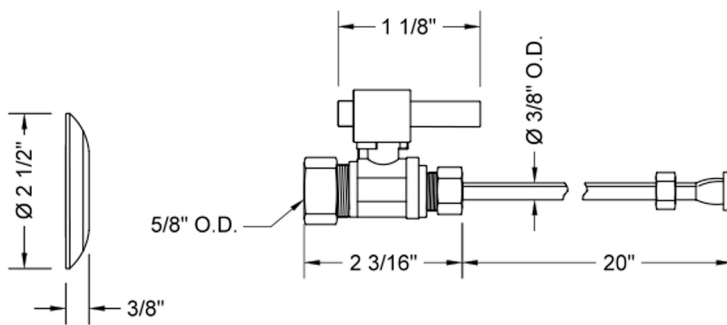

Quarter Turn Straight Pattern 5/8" O.D. Compression (Fits 1/2" Copper) x 3/8" O.D. Toilet Supply Kit with Square Lever Handle, 20" Supply Tube, Escutcheon
Model #: 622-6-72-

FEATURES:

- Complete Toilet Supply Kit
- Kit contains:
 - (1) Quarter Turn Straight Pattern 5/8" O.D. Compression (Fits 1/2" Copper) x 3/8" O.D. Supply Valve with Square Lever Handle P/N 622-6
 - (1) 20" Copper Supply Tube P/N 772
 - (1) Escutcheon P/N 7463 (ULB P/N 6015)

SPECIFICATION DRAWING:

COMPONENTS	
DESCRIPTION	QTY:
STRAIGHT VALVE - SQUARE LEVER HANDLE	1
20" X 3/8" O.D. SUPPLY TUBE	1
ESCUTCHEON	1
PLASTIC FILL VALVE COUPLING NUT	1

AVAILABLE HANDLES: