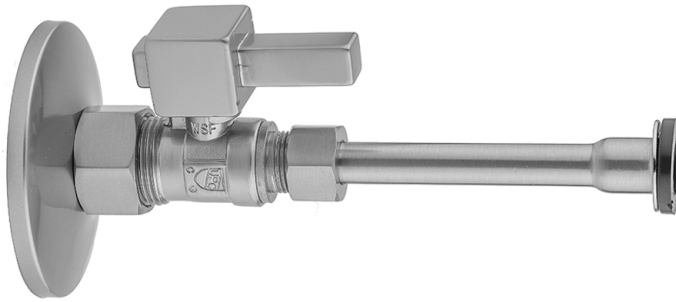

Quarter Turn Straight Pattern 5/8" O.D. Compression (Fits 1/2" Copper) x 3/8" O.D. Toilet Supply Kit with Square Lever Handle, 20" Supply Tube, Escutcheon
Model #: 622-6-72-

FEATURES:

- Complete Toilet Supply Kit
- Kit contains:
 - (1) Quarter Turn Straight Pattern 5/8" O.D. Compression (Fits 1/2" Copper) x 3/8" O.D. Supply Valve with Square Lever Handle P/N 622-6
 - (1) 20" Copper Supply Tube P/N 772
 - (1) Escutcheon P/N 7463 (ULB P/N 6015)

AVAILABLE FINISHES:

Polished Chrome (PCH)	Satin Chrome (SC)	Bronze Umber (BU)
Satin Nickel (SN)	Pewter (PEW)	Caramel Bronze (CB)
Polished Nickel (PN)	Antique Brass (AB)	Antique Copper (ACU)
Oil-Rubbed Bronze (ORB)	Polished Brass (PB)	Polished Copper (PCU)
Vintage Bronze (VB)	Satin Brass (SB)	Rose Gold (RG)
Matte Black (MBK)	Satin Gold (SG)	Polished Gold (PG)
Black Nickel (BKN)	Bombay Gold (BG)	Jewelers Gold (JG)
Europa Bronze (EB)	White (WH)	Sedona Beige (SDB)
Tristan Brass (TB)	Unlacquered Brass (ULB)	Satin Cooper (SCU)

SPECIFICATION DRAWING:

COMPONENTS	
DESCRIPTION	QTY:
STRAIGHT VALVE - SQUARE LEVER HANDLE	1
20" X 3/8" O.D. SUPPLY TUBE	1
ESCUTCHEON	1
PLASTIC FILL VALVE COUPLING NUT	1

AVAILABLE HANDLES: