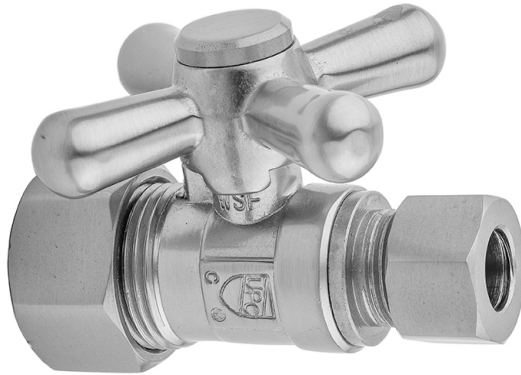

Quarter Turn Straight Pattern 5/8" O.D. Compression (Fits 1/2" Copper) x 1/2" O.D. Supply Valve with Standard Cross Handle

Model #: 623-

FEATURES:

- Straight pattern 5/8" O.D. compression fit x 1/2" O.D. quarter turn ball valve
- 5/8" O.D. compression inlet x 1/2" O.D. outlet
- 5/8" O.D. compression fits 1/2" copper tubing
- White Porcelain button available - "H", "C" & plain for standard cross handle only
- All brass body and stem

AVAILABLE FINISHES:

Polished Chrome (PCH)	Satin Chrome (SC)	Bronze Umber (BU)
Satin Nickel (SN)	Pewter (PEW)	Caramel Bronze (CB)
Polished Nickel (PN)	Antique Brass (AB)	Antique Copper (ACU)
Oil-Rubbed Bronze (ORB)	Polished Brass (PB)	Polished Copper (PCU)
Vintage Bronze (VB)	Satin Brass (SB)	Rose Gold (RG)
Matte Black (MBK)	Satin Gold (SG)	Polished Gold (PG)
Black Nickel (BKN)	Bombay Gold (BG)	Jewelers Gold (JG)
Europa Bronze (EB)	White (WH)	Sedona Beige (SDB)
Tristan Brass (TB)	Unlacquered Brass (ULB)	Satin Cooper (SCU)