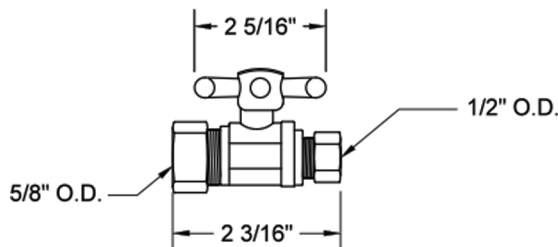

Quarter Turn Straight Pattern 5/8" O.D. Compression (Fits 1/2" Copper) x 1/2" O.D. Supply Valve with Standard Cross Handle

Model #: 623-

FEATURES:

- Straight pattern 5/8" O.D. compression fit x 1/2" O.D. quarter turn ball valve
- 5/8" O.D. compression inlet x 1/2" O.D. outlet
- 5/8" O.D. compression fits 1/2" copper tubing
- White Porcelain button available - "H", "C" & plain for standard cross handle only
- All brass body and stem

AVAILABLE FINISHES:

Polished Chrome (PCH)	Satin Chrome (SC)	Bronze Umber (BU)
Satin Nickel (SN)	Pewter (PEW)	Caramel Bronze (CB)
Polished Nickel (PN)	Antique Brass (AB)	Antique Copper (ACU)
Oil-Rubbed Bronze (ORB)	Polished Brass (PB)	Polished Copper (PCU)
Vintage Bronze (VB)	Satin Brass (SB)	Rose Gold (RG)
Matte Black (MBK)	Satin Gold (SG)	Polished Gold (PG)
Black Nickel (BKN)	Bombay Gold (BG)	Jewelers Gold (JG)
Europa Bronze (EB)	White (WH)	Sedona Beige (SDB)
Tristan Brass (TB)	Unlacquered Brass (ULB)	Satin Cooper (SCU)

SPECIFICATION DRAWING:

AVAILABLE HANDLES:

COMPLIANCES:

Complies with: ASME A112.18.1-2012/CSA B125.1-12