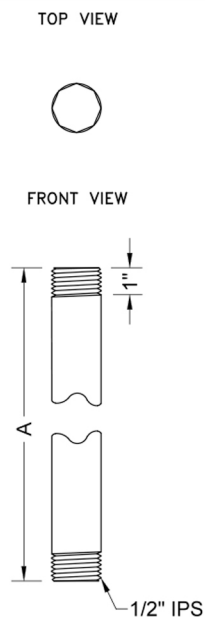

1/2" IPS x 30" Brass Vertical Drop Ceiling Nipple

Model #: 801-12.30-

FEATURES:

- Brass vertical drop ceiling shower arm
- 1/2" IPS x 30" length
- 1/2" escutcheons sold separately
- All custom lengths available. Contact JACLO for pricing & availability

SPECIFICATION DRAWING:

1/2" BRASS VERTICAL DROP CEILING NIPPLES		
PART. #	DESCRIPTION	A
801-12.4	1/2" IPS X 4"	4"
801-12.6	1/2" IPS X 6"	6"
801-12.12	1/2" IPS X 12"	12"
801-12.18	1/2" IPS X 18"	18"
801-12.24	1/2" IPS X 24"	24"
801-12.30	1/2" IPS X 30"	30"
801-12.36	1/2" IPS X 36"	36"
801-12.42	1/2" IPS X 42"	42"
801-12.48	1/2" IPS X 48"	48"
801-12.60	1/2" IPS X 60"	60"
801-12.72	1/2" IPS X 72"	72"