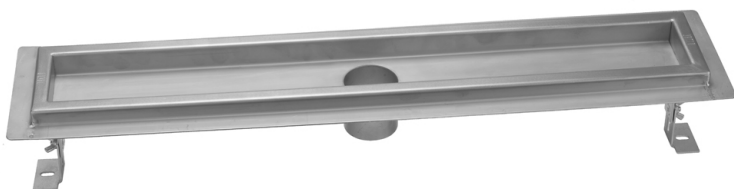

48" Bottom Outlet Channel Drain Body

Model #: 87248-

FEATURES:

- 304 stainless steel construction
- 2" bottom outlet
- Nominal Size: 48"
- Complete with adjustable legs for ease of installation
- Use of JACLO sub drain may be required
- JACLO grates sold separately
- Standard finishes: BSS & PSS. Additional finishes available: BKN, ORB, MBK, BU, SDB, WH, TB, EB Call for pricing and availability