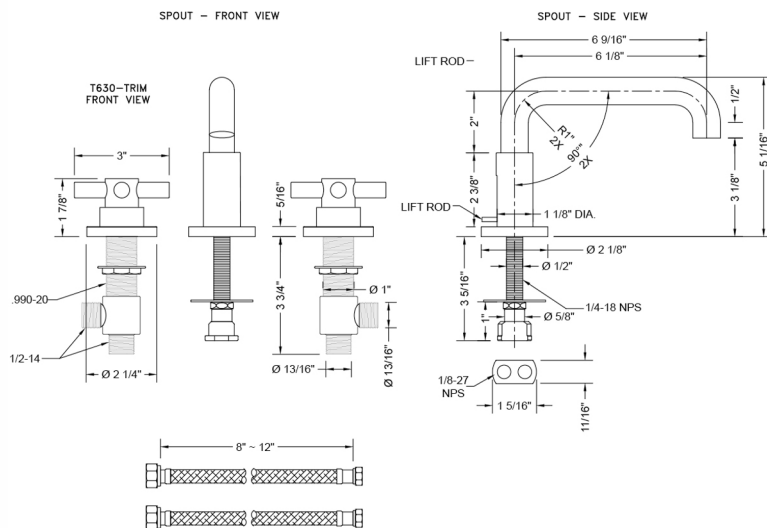

SPECIFICATION DRAWING: