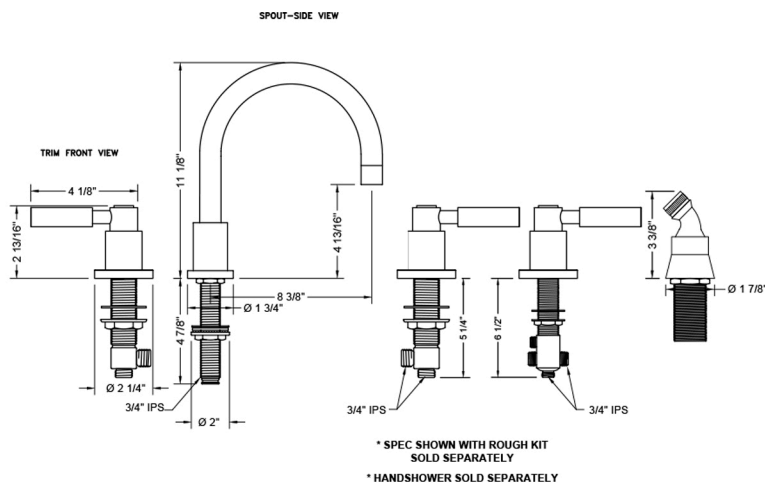

Contempo Roman Tub Set with High Lever Handles and Angled Handshower

Model #: 9980-L-A-TRIM-

FEATURES:

- All brass roman deck mount tub set trim
- Any handshower can be used
- Quick connect/disconnect spout
- Swivel Spout includes full flow aerator
- Includes:
 - 3060-DS hose
 - 8029 angled handshower mount
 - 8019 deck mount sleeve
- Spout Hole Size Min-Max: 1 1/8" - 1 3/4"
- Valve Hole Size Min-Max: 1 1/4" - 1 3/8"
- ADA Compliant Levers
- Requires J-6912-DIV-RGH rough in kit

SPECIFICATION DRAWING:

AVAILABLE HANDLES: