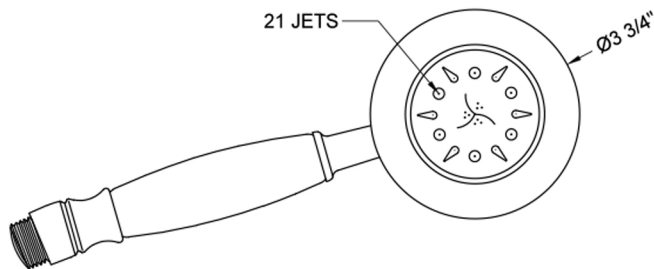

SPECIFICATION DRAWING: