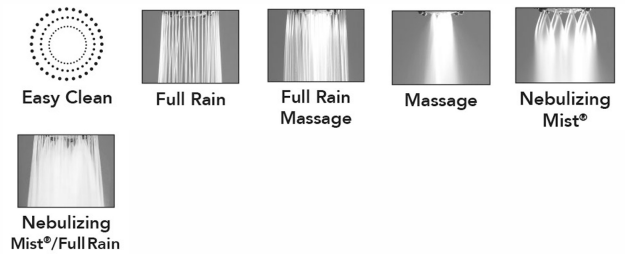

SPRAY PATTERNS:

COMPLIANCES:

Complies with: ASME A112.18.1-2012/CSA B125.1-12