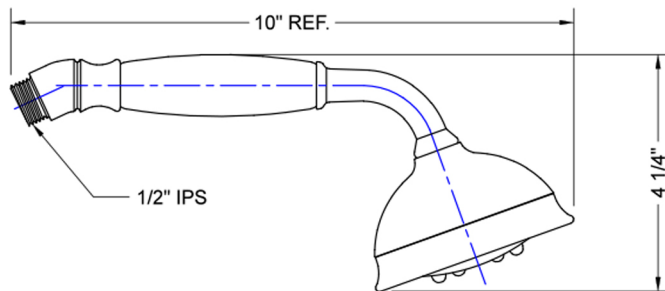

SPECIFICATION DRAWING: