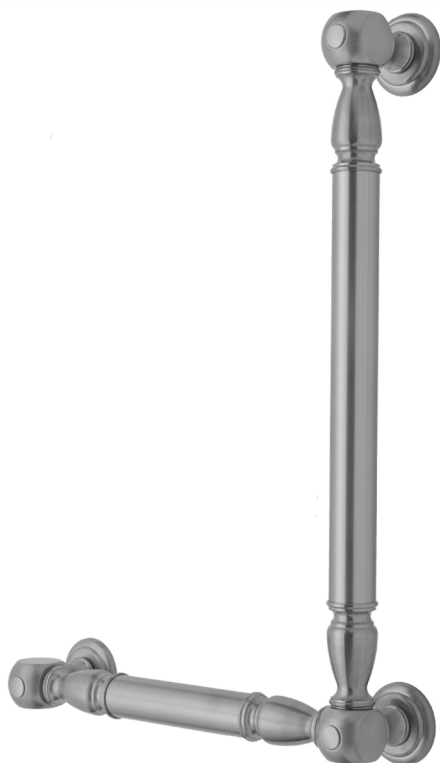

G20 32H x 16W 90° Left Hand Grab Bar

Model #: **G20-32H-16W-LH-**

FEATURES:

- ADA compliant when properly installed
- All brass construction, fully polished & plated
- All grab bars can be custom sized. Contact JACLO for pricing & availability
- Optional handshower sliders and toilet paper/wash cloth holders can be added only upon initial order
- Grab bars over 32" REQUIRE a middle post

AVAILABLE FINISHES:

Polished Chrome (PCH)	Satin Chrome (SC)	Bronze Umber (BU)
Satin Nickel (SN)	Pewter (PEW)	Caramel Bronze (CB)
Polished Nickel (PN)	Antique Brass (AB)	Antique Copper (ACU)
Oil-Rubbed Bronze (ORB)	Polished Brass (PB)	Polished Copper (PCU)
Vintage Bronze (VB)	Satin Brass (SB)	Rose Gold (RG)
Matte Black (MBK)	Satin Gold (SG)	Polished Gold (PG)
Black Nickel (BKN)	Bombay Gold (BG)	Jewelers Gold (JG)
Europa Bronze (EB)	White (WH)	Sedona Beige (SDB)
Tristan Brass (TB)	Unlacquered Brass (ULB)	Satin Cooper (SCU)

SPECIFICATION DRAWING:

BRASS LUXURY GRAB BAR			
PART. #	DESCRIPTION	A H	B W
G20-12H-12W	CENTER TO CENTER	12"	12"
G20-12H-16W	CENTER TO CENTER	12"	16"
G20-12H-24W	CENTER TO CENTER	12"	24"
G20-12H-32W	CENTER TO CENTER	12"	32"
G20-16H-12W	CENTER TO CENTER	16"	12"
G20-16H-16W	CENTER TO CENTER	16"	16"
G20-16H-24W	CENTER TO CENTER	16"	24"
G20-16H-32W	CENTER TO CENTER	16"	32"
G20-24H-12W	CENTER TO CENTER	24"	12"
G20-24H-16W	CENTER TO CENTER	24"	16"
G20-24H-24W	CENTER TO CENTER	24"	24"
G20-24H-32W	CENTER TO CENTER	24"	32"
G20-32H-12W	CENTER TO CENTER	32"	12"
G20-32H-16W	CENTER TO CENTER	32"	16"
G20-32H-24W	CENTER TO CENTER	32"	24"
G20-32H-32W	CENTER TO CENTER	32"	32"