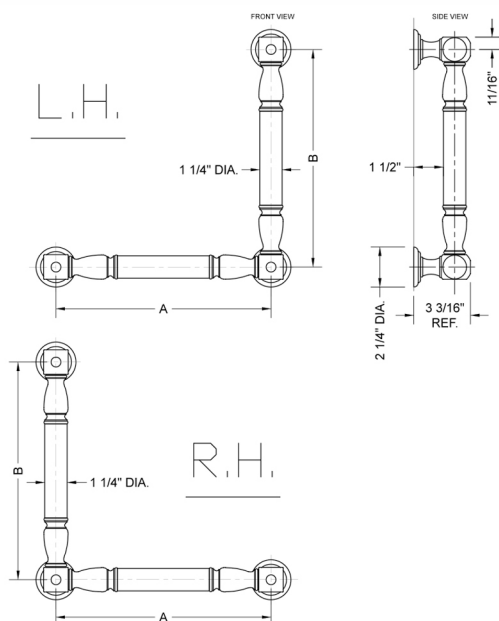

G20 32H x 16W 90° Left Hand Grab Bar

Model #: **G20-32H-16W-LH-**

FEATURES:

- ADA compliant when properly installed
- All brass construction, fully polished & plated
- All grab bars can be custom sized. Contact JACLO for pricing & availability
- Optional handshower sliders and toilet paper/wash cloth holders can be added only upon initial order
- Grab bars over 32" REQUIRE a middle post

SPECIFICATION DRAWING:

BRASS LUXURY GRAB BAR			
PART. #	DESCRIPTION	A H	B W
G20-12H-12W	CENTER TO CENTER	12"	12"
G20-12H-16W	CENTER TO CENTER	12"	16"
G20-12H-24W	CENTER TO CENTER	12"	24"
G20-12H-32W	CENTER TO CENTER	12"	32"
G20-16H-12W	CENTER TO CENTER	16"	12"
G20-16H-16W	CENTER TO CENTER	16"	16"
G20-16H-24W	CENTER TO CENTER	16"	24"
G20-16H-32W	CENTER TO CENTER	16"	32"
G20-24H-12W	CENTER TO CENTER	24"	12"
G20-24H-16W	CENTER TO CENTER	24"	16"
G20-24H-24W	CENTER TO CENTER	24"	24"
G20-24H-32W	CENTER TO CENTER	24"	32"
G20-32H-12W	CENTER TO CENTER	32"	12"
G20-32H-16W	CENTER TO CENTER	32"	16"
G20-32H-24W	CENTER TO CENTER	32"	24"
G20-32H-32W	CENTER TO CENTER	32"	32"