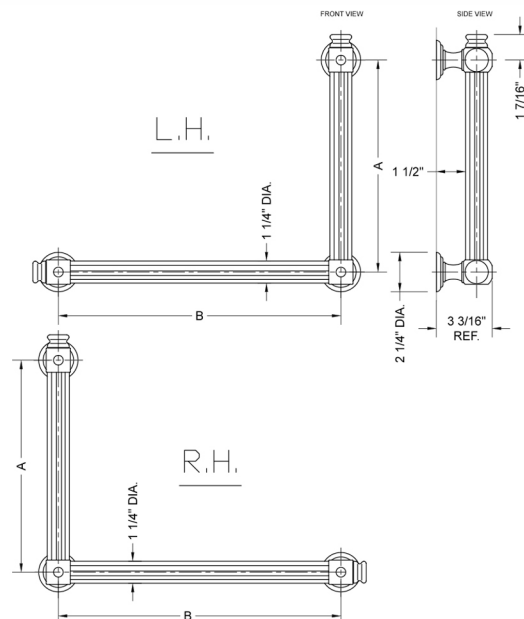

G61 16H x 32W 90° Right Hand Grab Bar

Model #: **G61-16H-32W-RH-**

FEATURES:

- ADA compliant when properly installed
- All brass construction, fully polished & plated
- All grab bars can be custom sized. Contact JACLO for pricing & availability
- Optional handshower sliders and toilet paper/wash cloth holders can be added only upon initial order
- Grab bars over 32" REQUIRE a middle post

SPECIFICATION DRAWING:

BRASS LUXURY GRAB BAR			
PART. #	DESCRIPTION	A H	B W
G61-12H-12W	CENTER TO CENTER	12"	12"
G61-12H-16W	CENTER TO CENTER	12"	16"
G61-12H-24W	CENTER TO CENTER	12"	24"
G61-12H-32W	CENTER TO CENTER	12"	32"
G61-16H-12W	CENTER TO CENTER	16"	12"
G61-16H-16W	CENTER TO CENTER	16"	16"
G61-16H-24W	CENTER TO CENTER	16"	24"
G61-16H-32W	CENTER TO CENTER	16"	32"
G61-24H-12W	CENTER TO CENTER	24"	12"
G61-24H-16W	CENTER TO CENTER	24"	16"
G61-24H-24W	CENTER TO CENTER	24"	24"
G61-24H-32W	CENTER TO CENTER	24"	32"
G61-32H-12W	CENTER TO CENTER	32"	12"
G61-32H-16W	CENTER TO CENTER	32"	16"
G61-32H-24W	CENTER TO CENTER	32"	24"
G61-32H-32W	CENTER TO CENTER	32"	32"