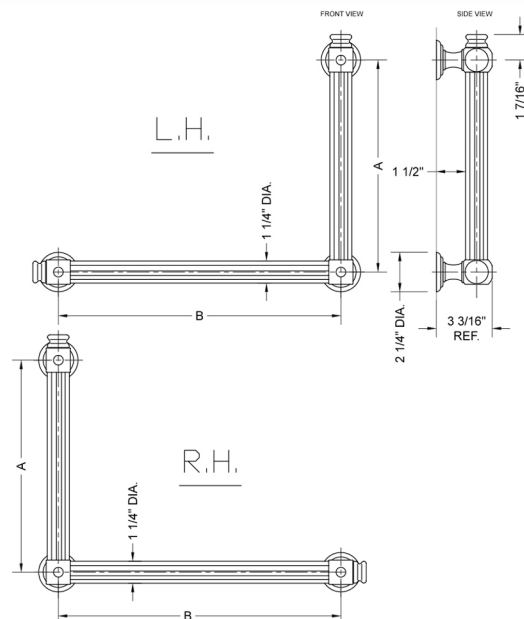

G61 24H x 12W 90° Left Hand Grab Bar

Model #: **G61-24H-12W-LH-**

FEATURES:

- ADA compliant when properly installed
- All brass construction, fully polished & plated
- All grab bars can be custom sized. Contact JACLO for pricing & availability
- Optional handshower sliders and toilet paper/wash cloth holders can be added only upon initial order
- Grab bars over 32" REQUIRE a middle post

SPECIFICATION DRAWING:

BRASS LUXURY GRAB BAR			
PART. #	DESCRIPTION	A H	B W
G61-12H-12W	CENTER TO CENTER	12"	12"
G61-12H-16W	CENTER TO CENTER	12"	16"
G61-12H-24W	CENTER TO CENTER	12"	24"
G61-12H-32W	CENTER TO CENTER	12"	32"
G61-16H-12W	CENTER TO CENTER	16"	12"
G61-16H-16W	CENTER TO CENTER	16"	16"
G61-16H-24W	CENTER TO CENTER	16"	24"
G61-16H-32W	CENTER TO CENTER	16"	32"
G61-24H-12W	CENTER TO CENTER	24"	12"
G61-24H-16W	CENTER TO CENTER	24"	16"
G61-24H-24W	CENTER TO CENTER	24"	24"
G61-24H-32W	CENTER TO CENTER	24"	32"
G61-32H-12W	CENTER TO CENTER	32"	12"
G61-32H-16W	CENTER TO CENTER	32"	16"
G61-32H-24W	CENTER TO CENTER	32"	24"
G61-32H-32W	CENTER TO CENTER	32"	32"