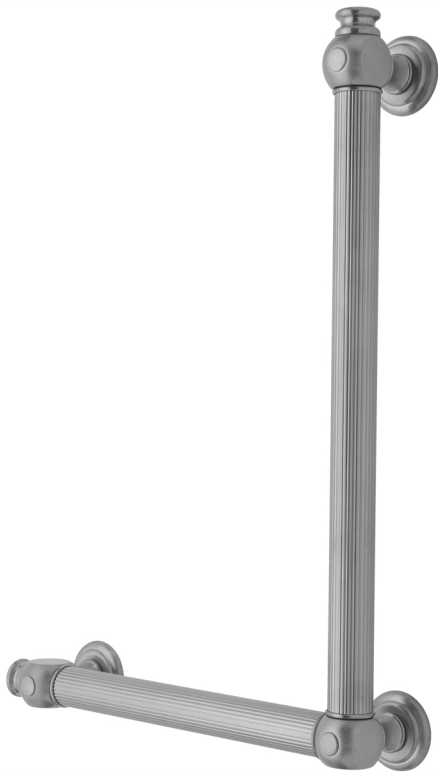

G61 24H x 12W 90° Left Hand Grab Bar

Model #: **G61-24H-12W-LH-**

FEATURES:

- ADA compliant when properly installed
- All brass construction, fully polished & plated
- All grab bars can be custom sized. Contact JACLO for pricing & availability
- Optional handshower sliders and toilet paper/wash cloth holders can be added only upon initial order
- Grab bars over 32" REQUIRE a middle post

AVAILABLE FINISHES:

Polished Chrome (PCH)	Satin Chrome (SC)	Bronze Umber (BU)
Satin Nickel (SN)	Pewter (PEW)	Caramel Bronze (CB)
Polished Nickel (PN)	Antique Brass (AB)	Antique Copper (ACU)
Oil-Rubbed Bronze (ORB)	Polished Brass (PB)	Polished Copper (PCU)
Vintage Bronze (VB)	Satin Brass (SB)	Rose Gold (RG)
Matte Black (MBK)	Satin Gold (SG)	Polished Gold (PG)
Black Nickel (BKN)	Bombay Gold (BG)	Jewelers Gold (JG)
Europa Bronze (EB)	White (WH)	Sedona Beige (SDB)
Tristan Brass (TB)	Unlacquered Brass (ULB)	Satin Cooper (SCU)

SPECIFICATION DRAWING:

BRASS LUXURY GRAB BAR			
PART. #	DESCRIPTION	A H	B W
G61-12H-12W	CENTER TO CENTER	12"	12"
G61-12H-16W	CENTER TO CENTER	12"	16"
G61-12H-24W	CENTER TO CENTER	12"	24"
G61-12H-32W	CENTER TO CENTER	12"	32"
G61-16H-12W	CENTER TO CENTER	16"	12"
G61-16H-16W	CENTER TO CENTER	16"	16"
G61-16H-24W	CENTER TO CENTER	16"	24"
G61-16H-32W	CENTER TO CENTER	16"	32"
G61-24H-12W	CENTER TO CENTER	24"	12"
G61-24H-16W	CENTER TO CENTER	24"	16"
G61-24H-24W	CENTER TO CENTER	24"	24"
G61-24H-32W	CENTER TO CENTER	24"	32"
G61-32H-12W	CENTER TO CENTER	32"	12"
G61-32H-16W	CENTER TO CENTER	32"	16"
G61-32H-24W	CENTER TO CENTER	32"	24"
G61-32H-32W	CENTER TO CENTER	32"	32"