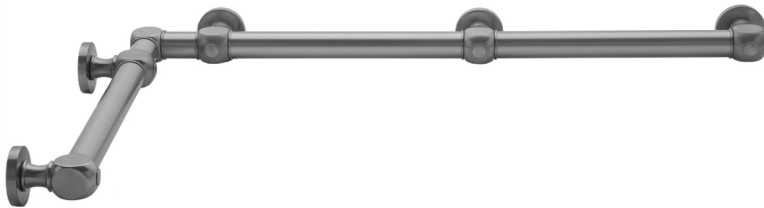

G70 32" x 36" Inside Corner Grab Bar

Model #: G70-32-36-IC-

FEATURES:

- ADA compliant when properly installed
- All brass construction, fully polished & plated
- All grab bars can be custom sized. Contact JACLO for pricing & availability
- Optional handshower sliders and toilet paper/wash cloth holders can be added only upon initial order
- Grab bars over 32" REQUIRE a middle post

AVAILABLE FINISHES:

Polished Chrome (PCH)	Satin Chrome (SC)	Bronze Umber (BU)
Satin Nickel (SN)	Pewter (PEW)	Caramel Bronze (CB)
Polished Nickel (PN)	Antique Brass (AB)	Antique Copper (ACU)
Oil-Rubbed Bronze (ORB)	Polished Brass (PB)	Polished Copper (PCU)
Vintage Bronze (VB)	Satin Brass (SB)	Rose Gold (RG)
Matte Black (MBK)	Satin Gold (SG)	Polished Gold (PG)
Black Nickel (BKN)	Bombay Gold (BG)	Jewelers Gold (JG)
Europa Bronze (EB)	White (WH)	Sedona Beige (SDB)
Tristan Brass (TB)	Unlacquered Brass (ULB)	Satin Cooper (SCU)