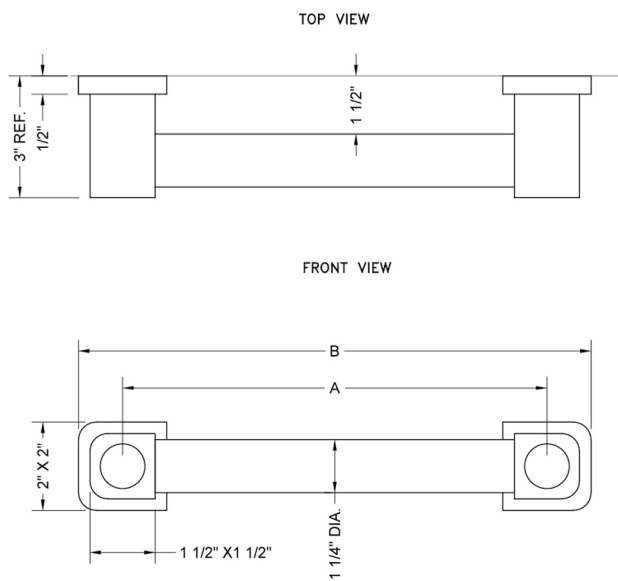

36" G80 Straight Grab Bar

Model #: G80-36-

FEATURES:

- ADA compliant when properly installed
- All brass construction, fully polished & plated
- All grab bars can be custom sized. Contact JACLO for pricing & availability
- Optional handshower sliders and toilet paper/wash cloth holders can be added only upon initial order

SPECIFICATION DRAWING:

CONTEMPO LUXURY GRAB BAR 1 1/4"			
PART. #	SPECIFICS	A	B
G80-12-XXX	12" C TO C	12"	14"
G80-16-XXX	16" C TO C	16"	18"
G80-18-XXX	18" C TO C	18"	20"
G80-24-XXX	24" C TO C	24"	26"
G80-32-XXX	32" C TO C	32"	34"
G80-36-XXX	36" C TO C	36"	38"
G80-42-XXX	42" C TO C	42"	44"
G80-48-XXX	48" C TO C	48"	50"