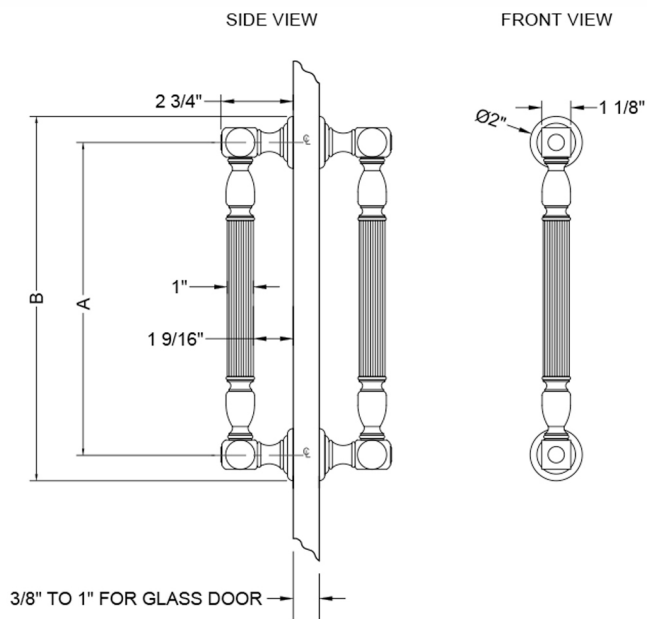

16" H21 Back to Back Shower Door Pull wth Finials

Model #: H21-BB-16-

FEATURES:

- Can be mounted vertically or horizontally
- Can be used as a towel bar when mounted horizontally
- Not to be used as a grab bar
- All brass construction, full polished & plated
- Includes rubber gaskets for glass door installation
- Custom sizes available- Contact JACLO for pricing & availability

SPECIFICATION DRAWING:

BRASS LUXURY BACK TO BACK DOOR PULL			
PART. #	DESCRIPTION	A	B
H21-BB-8	8" CENTER TO CENTER	8"	10"
H21-BB-12	12" CENTER TO CENTER	12"	14"
H21-BB-16	16" CENTER TO CENTER	16"	18"
H21-BB-18	18" CENTER TO CENTER	18"	20"
H21-BB-24	24" CENTER TO CENTER	24"	26"
H21-BB-32	32" CENTER TO CENTER	32"	34"

NOTE: H21-BB 6" CENTER TO CENTER AVAILABLE