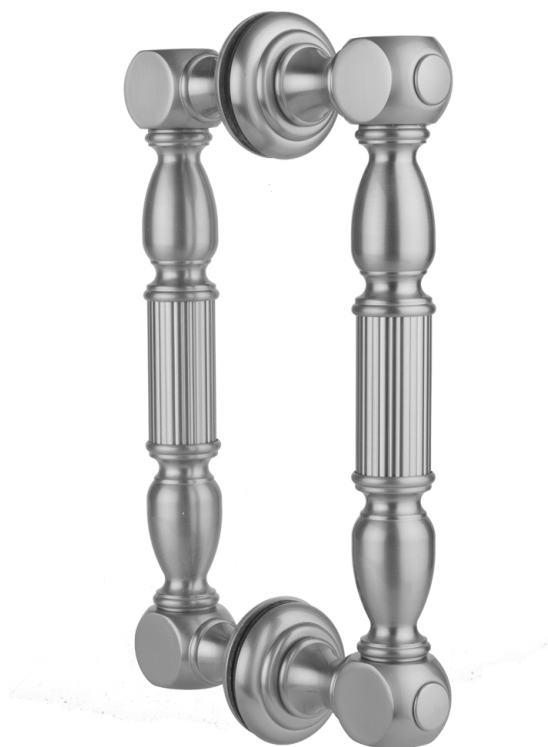

16" H21 Back to Back Shower Door Pull wth Finials

Model #: H21-BB-16-

FEATURES:

- Can be mounted vertically or horizontally
- Can be used as a towel bar when mounted horizontally
- Not to be used as a grab bar
- All brass construction, full polished & plated
- Includes rubber gaskets for glass door installation
- Custom sizes available- Contact JACLO for pricing & availability

AVAILABLE FINISHES:

Polished Chrome (PCH)	Satin Chrome (SC)	Bronze Umber (BU)
Satin Nickel (SN)	Pewter (PEW)	Caramel Bronze (CB)
Polished Nickel (PN)	Antique Brass (AB)	Antique Copper (ACU)
Oil-Rubbed Bronze (ORB)	Polished Brass (PB)	Polished Copper (PCU)
Vintage Bronze (VB)	Satin Brass (SB)	Rose Gold (RG)
Matte Black (MBK)	Satin Gold (SG)	Polished Gold (PG)
Black Nickel (BKN)	Bombay Gold (BG)	Jewelers Gold (JG)
Europa Bronze (EB)	White (WH)	Sedona Beige (SDB)
Tristan Brass (TB)	Unlacquered Brass (ULB)	Satin Cooper (SCU)

SPECIFICATION DRAWING:

BRASS LUXURY BACK TO BACK DOOR PULL			
PART. #	DESCRIPTION	A	B
H21-BB-8	8" CENTER TO CENTER	8"	10"
H21-BB-12	12" CENTER TO CENTER	12"	14"
H21-BB-16	16" CENTER TO CENTER	16"	18"
H21-BB-18	18" CENTER TO CENTER	18"	20"
H21-BB-24	24" CENTER TO CENTER	24"	26"
H21-BB-32	32" CENTER TO CENTER	32"	34"

NOTE: H21-BB 6" CENTER TO CENTER AVAILABLE