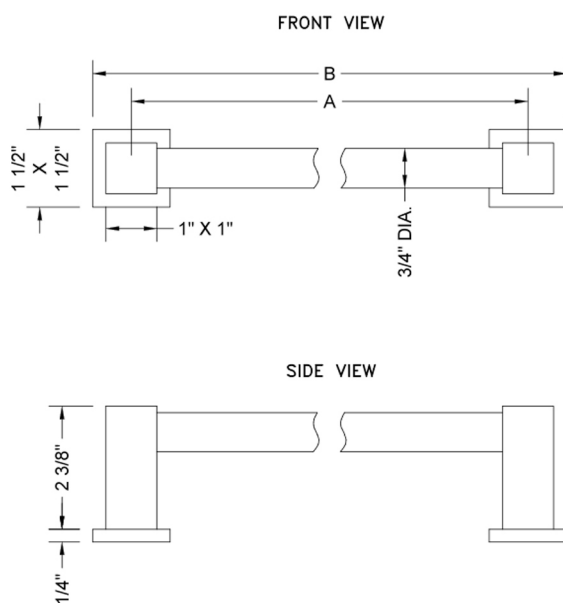

6" Cubix® H42 Front Mount Shower Door Pull

Model #: H42-FM-

FEATURES:

- Can be mounted vertically or horizontally
- Can be used as a towel bar, foot rest, or shaving station when mounted horizontally
- Not to be used as a grab bar
- All brass construction, full polished & plated
- For Glass Installation: Separate mounting kit required (H42-GLSKIT)
- Custom sizes available- Contact JACLO for pricing & availability

SPECIFICATION DRAWING:

CUBIX® FRONT MOUNT DOOR PULL			
PART. #	SPECIFICS	A	B
H42-FM	6" CENTER TO CENTER	6"	7 1/2"
H42-FM-08	8" CENTER TO CENTER	8"	9 1/2"
H42-FM-12	12" CENTER TO CENTER	12"	13 1/2"
H42-FM-16	16" CENTER TO CENTER	16"	17 1/2"
H42-FM-18	18" CENTER TO CENTER	18"	19 1/2"
H42-FM-24	24" CENTER TO CENTER	24"	25 1/2"
H42-FM-32	32" CENTER TO CENTER	32"	33 1/2"