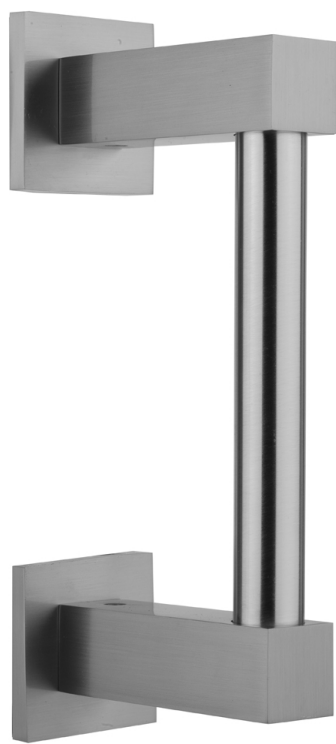

6" Cubix® H42 Front Mount Shower Door Pull

Model #: H42-FM-

FEATURES:

- Can be mounted vertically or horizontally
- Can be used as a towel bar, foot rest, or shaving station when mounted horizontally
- Not to be used as a grab bar
- All brass construction, full polished & plated
- For Glass Installation: Separate mounting kit required (H42-GLSKIT)
- Custom sizes available- Contact JACLO for pricing & availability

AVAILABLE FINISHES:

Polished Chrome (PCH)	Satin Chrome (SC)	Bronze Umber (BU)
Satin Nickel (SN)	Pewter (PEW)	Caramel Bronze (CB)
Polished Nickel (PN)	Antique Brass (AB)	Antique Copper (ACU)
Oil-Rubbed Bronze (ORB)	Polished Brass (PB)	Polished Copper (PCU)
Vintage Bronze (VB)	Satin Brass (SB)	Rose Gold (RG)
Matte Black (MBK)	Satin Gold (SG)	Polished Gold (PG)
Black Nickel (BKN)	Bombay Gold (BG)	Jewelers Gold (JG)
Europa Bronze (EB)	White (WH)	Sedona Beige (SDB)
Tristan Brass (TB)	Unlacquered Brass (ULB)	Satin Cooper (SCU)

SPECIFICATION DRAWING:

CUBIX® FRONT MOUNT DOOR PULL			
PART. #	SPECIFICS	A	B
H42-FM	6" CENTER TO CENTER	6"	7 1/2"
H42-FM-08	8" CENTER TO CENTER	8"	9 1/2"
H42-FM-12	12" CENTER TO CENTER	12"	13 1/2"
H42-FM-16	16" CENTER TO CENTER	16"	17 1/2"
H42-FM-18	18" CENTER TO CENTER	18"	19 1/2"
H42-FM-24	24" CENTER TO CENTER	24"	25 1/2"
H42-FM-32	32" CENTER TO CENTER	32"	33 1/2"