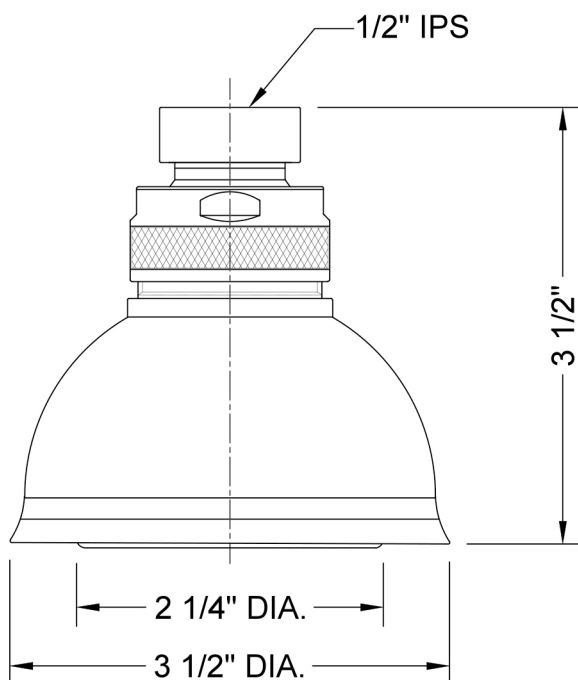

Ambra Showerhead- 1.75 GPM

Model #: S188-1.75-

FEATURES:

- 5 function showerhead
- 1/2" IPS adjustable brass ball joint to adjust angle of showerhead
- Available flow rates: 2.5, 2.0, 1.75 & 1.5 GPM

AVAILABLE FINISHES:

SPECIFICATION DRAWING:

SPRAY PATTERNS: