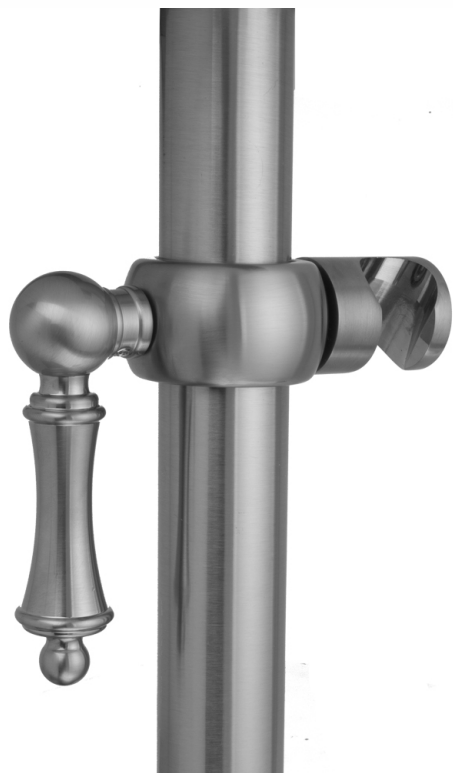

## Ball Lever Grab Bar Handshower Slider

**Model #: SRSL79-**

### FEATURES:

- Sliding handshower mount for all luxury grab bars
- All brass construction, fully polished & plated
- Adjustable tilt of handshower bracket allows for use of handshower at desired angle
- ADA compliant lever handle
- Grab Bar Sold Separately

### AVAILABLE FINISHES:

Polished Chrome (PCH)	Satin Chrome (SC)	Bronze Umber (BU)
Satin Nickel (SN)	Pewter (PEW)	Caramel Bronze (CB)
Polished Nickel (PN)	Antique Brass (AB)	Antique Copper (ACU)
Oil-Rubbed Bronze (ORB)	Polished Brass (PB)	Polished Copper (PCU)
Vintage Bronze (VB)	Satin Brass (SB)	Rose Gold (RG)
Matte Black (MBK)	Satin Gold (SG)	Polished Gold (PG)
Black Nickel (BKN)	Bombay Gold (BG)	Jewelers Gold (JG)
Europa Bronze (EB)	White (WH)	Sedona Beige (SDB)
Tristan Brass (TB)	Unlacquered Brass (ULB)	Satin Cooper (SCU)

#### FRONT VIEW