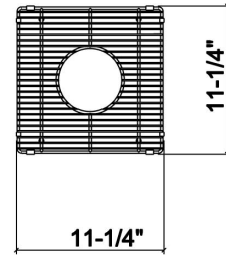

### Specifications

Model	200924
Collection	Grid
Compatible bowl dimension	12" x 12"
Overall dimensions	11 1/2" x 11 1/4" x 1 1/4"