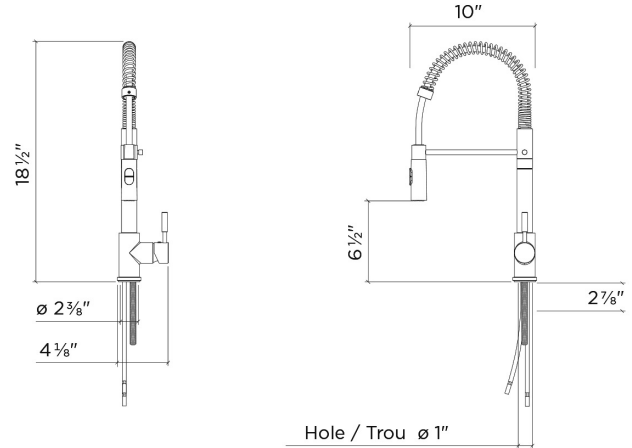

306001 | WAVE

TOPMOUNT KITCHEN FAUCET

Specifications

Model	306001
Collection	Wave
Finish	Polished Chrome

Recommended accessories

Soap Dispenser	306005
Air activated switch button	306007

Features

- Made in Italy
- Solid brass construction
- Available in two finishes
- Single hole installation
- 360° swivel flexible spout
- Dual jet spray head
- Locking spray jet mode
- Descaling system, for easy cleaning
- 8-5/8" projection
- Forward (90°) and lateral (30°) lever handle rotation, no interference with backsplash
- Braided stainless steel water supply hoses 18" long, with 3/8" fittings
- 2,2 gpm (8,3 L/min.) flow rate aerator
- Ceramic cartridge
- ASME A112.18.1 / CSA B125.1
- NSF / ANSI 61 compliant, low lead content
- ADA compliant