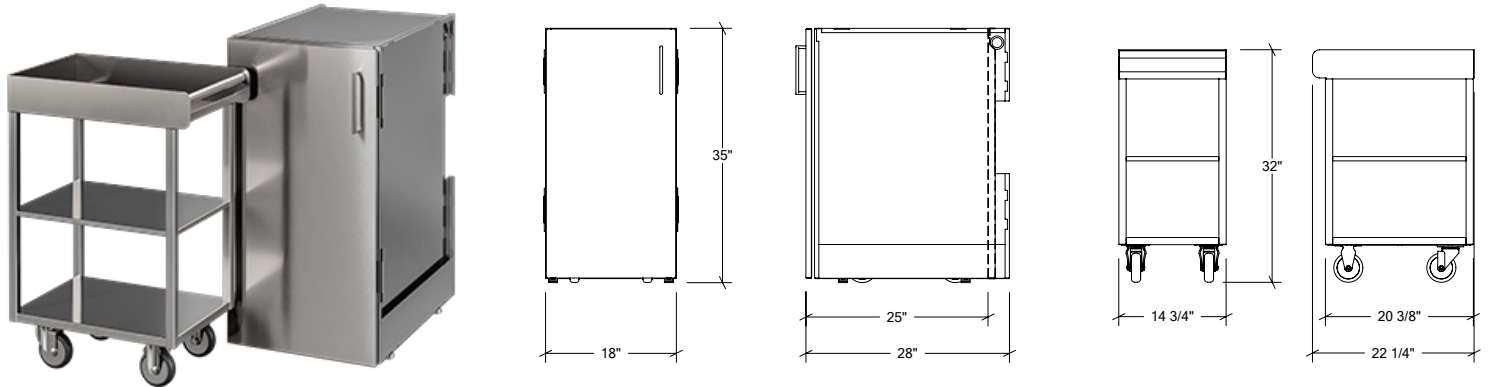

## HROK-STTC-800028 | PURE

18" Cart & Cabinet 1 door  
left hinges

### Specifications

Collection:	PURE
Width:	18"
Depth:	28"
Material:	Stainless Steel 304
Thickness:	18 ga
Finish:	Brushed
Nbr doors / drawers	1
Hinges Position:	Left
Handle:	Standard
Installation:	Between Cabinets
Packing dimensions:	22 1/4" x 32 1/4" x 37 3/8"

### Recommended accessories

3" Multifunction tray long	HROK-ACC-805002
7" Multifunction tray long	HROK-ACC-805003
3" Multifunction tray short	HROK-ACC-805004
Bottle Holder	HROK-ACC-805006
Leather Drawer mat	HROK-ACC-805008

### Features

- Cabinet from the PURE collection characterized by a uniform and refined facade with a fine stainless steel handle (option: black granite handle)
- Chic trolley and its storage cabinet
- Ideal for serving, moving dishes and other items
- Robust wheels ideal for all types of exterior surfaces
- Self-standing cabinets that can be installed in island (option: closed back), backed to a wall or recessed
- Modular system gives the flexibility to create the ideal outdoor kitchen
- Simplified clip system for cabinet assembly
- Soft-close hardware for soft and quiet closing of cabinets
- Lock available as an option to secure the contents of cabinets and ensure a foolproof closure
- Distinct cabinets functional space and services space (plumbing, electricity, gas, ...) thanks to the double-back construction
- Easy installation of your choice of countertop thanks to the solid top of the cabinets (work surface not included)
- Elegant brushed finish
- Easy maintenance thanks to sanitary standards inspired design without hard to reach corners
- Superior corrosion resistance: Grade 304 stainless steel (18/10) (option: grade 316 (recommended for salt environment))
- Soundproofing / insulation of front doors and panels reducing sound at closing
- Thin side structure results in optimized clear opening width
- Adjustable stainless steel feet
- Delivered fully assembled
- Made by hand in Canada