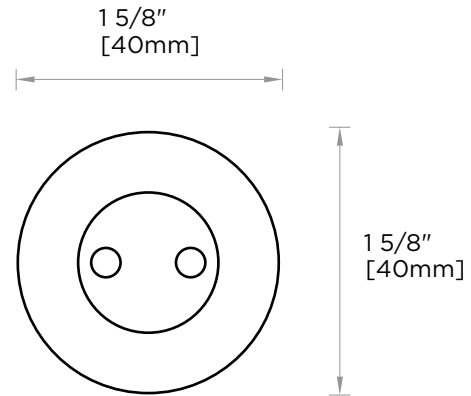

PORTO COLLECTION SMALL ROUND ROSETTE 137RDSM

PRODUCT NAME: 137RDSM

PRODUCT CODE: 137RDSM

MATERIAL: All-brass construction

KEY FEATURES: Contemporary design.
Round and linear geometries.
Sleek modern aesthetic.

NOTE: Dimensions and specifications are subject to change without notice.