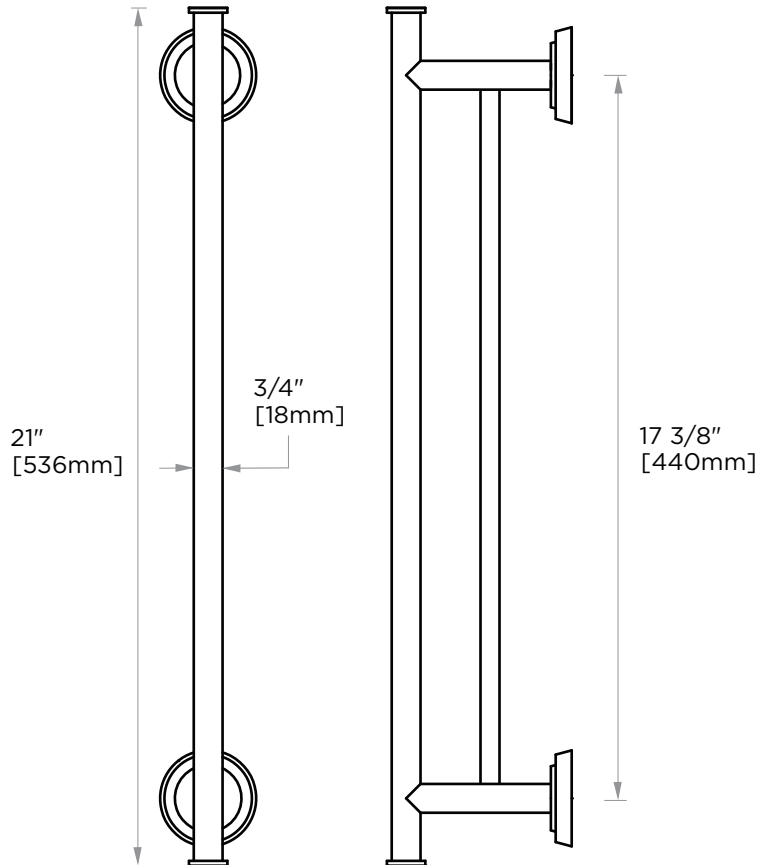

SOFIA COLLECTION DOUBLE TOWEL BAR 18" 167182

PRODUCT NAME: DOUBLE TOWEL
BAR 18"

PRODUCT CODE: 167182

MATERIAL: All-brass construction

KEY FEATURES: Contemporary design.
Geometric with bold
circular backdrop.

NOTE: Dimensions and specifications are subject to change without notice.