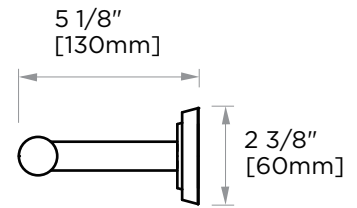

SOFIA COLLECTION DOUBLE TOWEL BAR 18" 167182

PRODUCT NAME: DOUBLE TOWEL
BAR 18"

PRODUCT CODE: 167182

MATERIAL: All-brass construction

KEY FEATURES: Contemporary design.
Geometric with bold
circular backdrop.

NOTE: Dimensions and specifications are subject to change without notice.